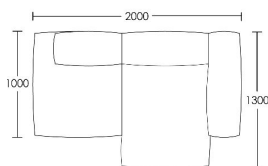

One Size

Product Code: SOF-LOC-001

Dimensions: W2000 X D1300 X H750mm

Fabric Required: 12m

RRP From: £2640.00

*All prices are excluding fabric. Pricing includes VAT. Prices correct at the time of print.