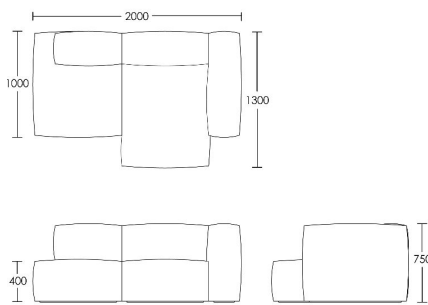

## Locke

This model is available in bespoke widths. Please send your enquiry to one of our consultants

### One Size

Product Code: SOF-LOC-001

Dimensions: W2000 X D1300 X H750mm

Fabric Required: 12m

RRP From: £2640.00

\*All prices are excluding fabric. Pricing includes VAT. Prices correct at the time of print.