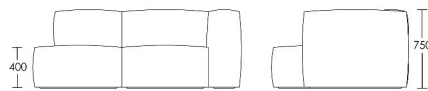

One Size

Product Code: SOF-LOC-001

Dimensions: W2000 X D1300 X H750mm

Fabric Required: 12m

RRP From: £2640.00

*All prices are excluding fabric. Pricing includes VAT. Prices correct at the time of print.