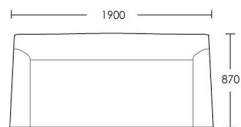

### 2 Seat

Product Code: SOF-SAV-001

Dimensions: W1900 X D870 X H850mm

Fabric Required: 12m

RRP From: £3340.00

\*All prices are excluding fabric. Pricing includes VAT. Prices correct at the time of print.