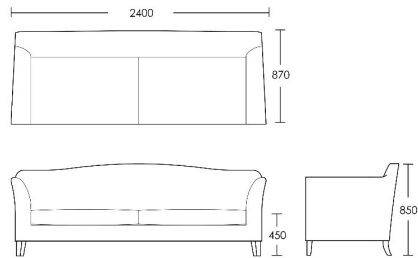

2 Seat

Product Code: SOF-SAV-001

Dimensions: W1900 X D870 X H850mm

Fabric Required: 12m

RRP From: £2943.00

*All prices are excluding fabric. Pricing includes VAT. Prices correct at the time of print.

CHAPEL STREET

LONDON

T: +44 (0)208 576 6600 | E: info@chapelstreet.com | W: <https://www.chapelstreet.com>
1-3 Fairbank Studios, 140 Lots Road, London SW10 ORJ

2.5 Seat

Product Code: SOF-SAV-002

Dimensions: W2100 X D870 X H850mm

Fabric Required: 14m

RRP From: £3286.00

3 Seat

Product Code: SOF-SAV-003

Dimensions: W2400 X D870 X H850mm

Fabric Required: 16m

RRP From: £3688.00

*All prices are excluding fabric. Pricing includes VAT. Prices correct at the time of print.