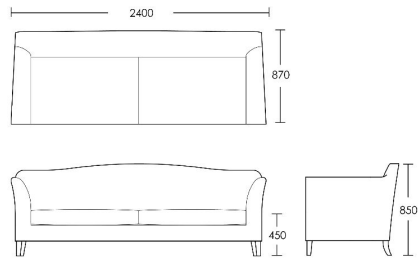

### 2 Seat

Product Code: SOF-SAV-001

Dimensions: W1900 X D870 X H850mm

Fabric Required: 12m

RRP From: £3340.00

\*All prices are excluding fabric. Pricing includes VAT. Prices correct at the time of print.

## 2.5 Seat

Product Code: SOF-SAV-002

Dimensions: W2100 X D870 X H850mm

Fabric Required: 14m

RRP From: £3810.00

## 3 Seat

Product Code: SOF-SAV-003

Dimensions: W2400 X D870 X H850mm

Fabric Required: 16m

RRP From: £4220.00