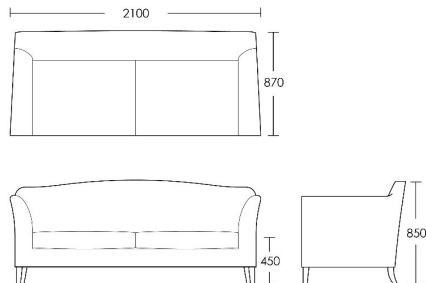

2 Seat

Product Code: SOF-SAV-001

Dimensions: W1900 X D870 X H850mm

Fabric Required: 12m

RRP From: £2943.00

*All prices are excluding fabric. Pricing includes VAT. Prices correct at the time of print.

CHAPEL STREET

LONDON

T: +44 (0)208 576 6600 | E: info@chapelstreet.com | W: <https://www.chapelstreet.com>
1-3 Fairbank Studios, 140 Lots Road, London SW10 ORJ

2.5 Seat

Product Code: SOF-SAV-002

Dimensions: W2100 X D870 X H850mm

Fabric Required: 14m

RRP From: £3286.00

3 Seat

Product Code: SOF-SAV-003

Dimensions: W2400 X D870 X H850mm

Fabric Required: 16m

RRP From: £3688.00

*All prices are excluding fabric. Pricing includes VAT. Prices correct at the time of print.