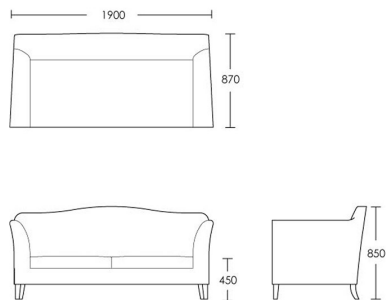

CHAPEL STREET

LONDON

T: +44 (0)208 576 6600 | E: info@chapelstreet.com | W: <https://www.chapelstreet.com>
1-3 Fairbank Studios, 140 Lots Road, London SW10 ORJ

Savile

The Savile sofa is one of our more traditional designs. The gentle hump detail on the back and sloped arms are distinctively classic and elegant. The sprung back allows this sofa to be extremely comfortable. Compact in size this sofa will easily fit into smaller spaces. Seat interiors are our standard feather and down foam wrapped inners that require minimal plumping to retain shape.

2 Seat

Product Code: SOF-SAV-001

Dimensions: W1900 X D870 X H850mm

Fabric Required: 12m

RRP From: £2943.00

*All prices are excluding fabric. Pricing includes VAT. Prices correct at the time of print.

CHAPEL STREET

LONDON

T: +44 (0)208 576 6600 | E: info@chapelstreet.com | W: <https://www.chapelstreet.com>
1-3 Fairbank Studios, 140 Lots Road, London SW10 ORJ

2.5 Seat

Product Code: SOF-SAV-002

Dimensions: W2100 X D870 X H850mm

Fabric Required: 14m

RRP From: £3286.00

3 Seat

Product Code: SOF-SAV-003

Dimensions: W2400 X D870 X H850mm

Fabric Required: 16m

RRP From: £3688.00

*All prices are excluding fabric. Pricing includes VAT. Prices correct at the time of print.