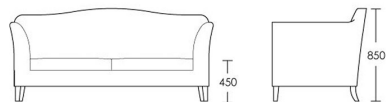

## Savile

The Savile sofa is one of our more traditional designs. The gentle hump detail on the back and sloped arms are distinctively classic and elegant. The sprung back allows this sofa to be extremely comfortable. Compact in size this sofa will easily fit into smaller spaces. Seat interiors are our standard feather and down foam wrapped inners that require minimal plumping to retain shape.

### 2 Seat

Product Code: SOF-SAV-001

Dimensions: W1900 X D870 X H850mm

Fabric Required: 12m

RRP From: £3340.00

\*All prices are excluding fabric. Pricing includes VAT. Prices correct at the time of print.