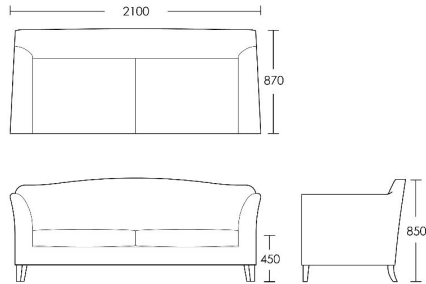

### 2 Seat

Product Code: SOF-SAV-001

Dimensions: W1900 X D870 X H850mm

Fabric Required: 12m

RRP From: £3340.00

\*All prices are excluding fabric. Pricing includes VAT. Prices correct at the time of print.

## 2.5 Seat

Product Code: SOF-SAV-002

Dimensions: W2100 X D870 X H850mm

Fabric Required: 14m

RRP From: £3810.00

## 3 Seat

Product Code: SOF-SAV-003

Dimensions: W2400 X D870 X H850mm

Fabric Required: 16m

RRP From: £4220.00