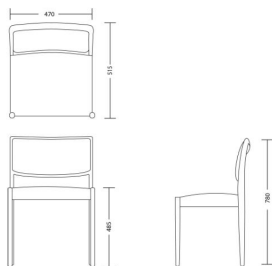

CHAPEL STREET

LONDON

T: +44 (0)208 576 6600 | E: info@chapelstreet.com | W: <https://www.chapelstreet.com>
1-3 Fairbank Studios, 140 Lots Road, London SW10 ORJ

DUCAL

So simple it could fit in anywhere, the sleek and sophisticated Ducal chair is versatile enough to suit most dining situations and could even be used as a decorative corner chair to be brought to the table for additional guests. It's shown in a bespoke Mutenge timber but is also available in any of our standard finishes.

one size

Product Code: DC-DUC-001

Dimensions: W470 X D515 X H780mm

Fabric Required: 2m

RRP From: £1229.00

*All prices are excluding fabric. Pricing includes VAT. Prices correct at the time of print.