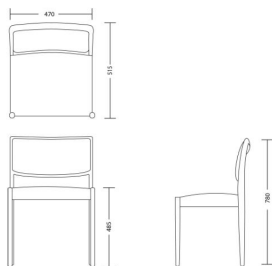

CHAPEL STREET

LONDON

T: +44 (0)208 576 6644 | E: info@chapelstreetlondon.com | W: <https://www.chapelstreet.com>
Unit 305, Design Centre East, Chelsea Harbour, London, SW10 0XF

DUCAL

So simple it could fit in anywhere, the sleek and sophisticated Ducal chair is versatile enough to suit most dining situations and could even be used as a decorative corner chair to be brought to the table for additional guests. It's shown in a bespoke Mutenge timber but is also available in any of our standard finishes.

one size

Product Code: DC-DUC-001

Dimensions: W470 X D515 X H780mm

Fabric Required: 2m

RRP From: £1097.00

*All prices are excluding fabric. Pricing includes VAT. Prices correct at the time of print.