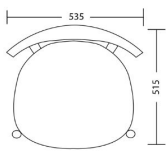

One Size

Product Code: DC-BAL-001

Dimensions: W535 X D515 X H770mm

Fabric Required: 0.5m

RRP From: £1014.00

*All prices are excluding fabric. Pricing includes VAT. Prices correct at the time of print.