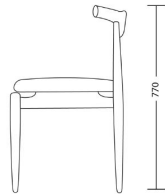

CHAPEL STREET

LONDON

T: +44 (0)208 576 6644 | E: info@chapelstreetlondon.com | W: <https://www.chapelstreet.com>
Unit 305, Design Centre East, Chelsea Harbour, London, SW10 0XF

Balin

A design classic with modern feel and elegant proportions, the handlebar-shaped back of the Balin chair makes it stand out from the crowd. It's shown in a bespoke Mutenge timber but is also available in any of our standard stain finishes.

One Size

Product Code: DC-BAL-001

Dimensions: W535 X D515 X H770mm

Fabric Required: 0.5m

RRP From: £1014.00

*All prices are excluding fabric. Pricing includes VAT. Prices correct at the time of print.