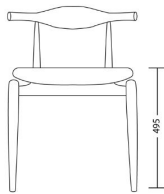

CHAPEL STREET

LONDON

T: +44 (0)208 576 6644 | E: info@chapelstreetlondon.com | W: <https://www.chapelstreet.com>
Unit 305, Design Centre East, Chelsea Harbour, London, SW10 0XF

Balin

A design classic with modern feel and elegant proportions, the handlebar-shaped back of the Balin chair makes it stand out from the crowd. It's shown in a bespoke Mutenge timber but is also available in any of our standard stain finishes.

One Size

Product Code: DC-BAL-001

Dimensions: W535 X D515 X H770mm

Fabric Required: 0.5m

RRP From: £1014.00

*All prices are excluding fabric. Pricing includes VAT. Prices correct at the time of print.