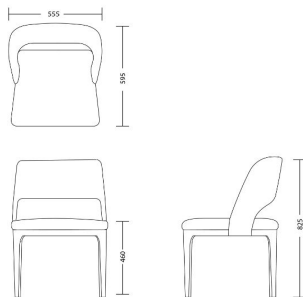

One Size

Product Code: DC-CAL-001

Dimensions: W555 X D595 X H825mm

Fabric Required: 2m

RRP From: £1343.00

*All prices are excluding fabric. Pricing includes VAT. Prices correct at the time of print.