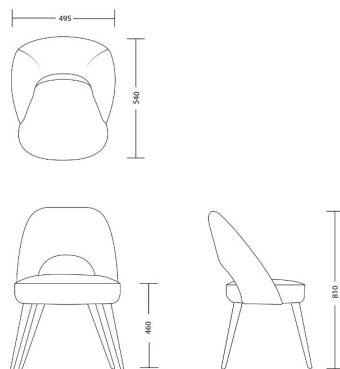

CHAPEL STREET

LONDON

T: +44 (0)208 576 6644 | E: info@chapelstreet.com | W: <https://www.chapelstreet.com>
Unit 315, The Shepherds Building, Charecroft Way, London W14 0EE

Orton

The Orton has a very modern look, with its splayed legs, rounded features and cut-out back. It lends itself to both formal and informal settings and it can even be employed as the most glamorous of office chairs. A compact shape makes it a useful piece for when space is limited.

One Size

Product Code: DC-ORT-001

Dimensions: W495 X D540 X H810mm

Fabric Required: 2m

RRP From: £968.00

*All prices are excluding fabric. Pricing includes VAT. Prices correct at the time of print.