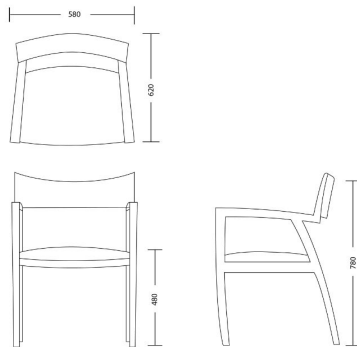

### One Size

Product Code: DC-ALS-001

Dimensions: W580 X D620 X H780mm

Fabric Required: 1m

RRP From: £1272.00

\*All prices are excluding fabric. Pricing includes VAT. Prices correct at the time of print.