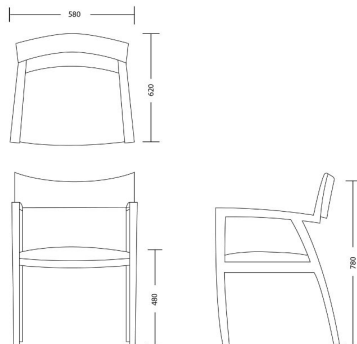

### One Size

Product Code: DC-ALS-001

Dimensions: W580 X D620 X H780mm

Fabric Required: 1m

RRP From: £1136.00

\*All prices are excluding fabric. Pricing includes VAT. Prices correct at the time of print.