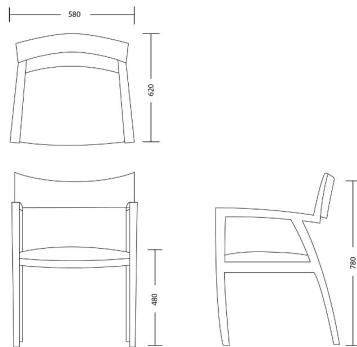

One Size

Product Code: DC-ALS-001

Dimensions: W580 X D620 X H780mm

Fabric Required: 1m

RRP From: £1272.00

*All prices are excluding fabric. Pricing includes VAT. Prices correct at the time of print.