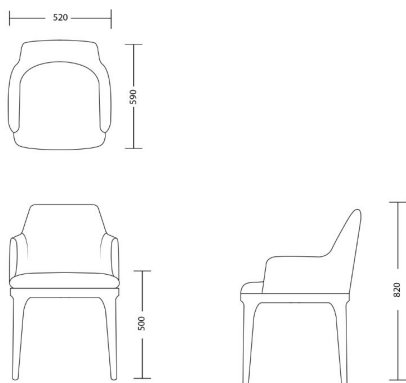

CHAPEL STREET

LONDON

T: +44 (0)208 576 6644 | E: info@chapelstreetlondon.com | W: <https://www.chapelstreet.com>
Unit 305, Design Centre East, Chelsea Harbour, London, SW10 0XF

Ventry

With its enveloping upholstery across the arms and back, the Ventry chair is perfect for comfortable residential dining or as a vanity chair in the bedroom. It's extremely versatile and will change its look depending on its fabric and finish.

One Size

Product Code: DC-VEN-001

Dimensions: W520 X D590 X H820mm

Fabric Required: 3m

RRP From: £1126.00

*All prices are excluding fabric. Pricing includes VAT. Prices correct at the time of print.