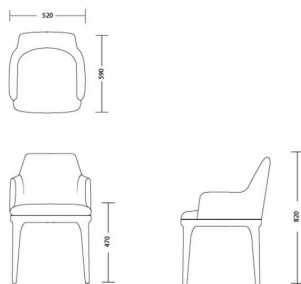

CHAPEL STREET

LONDON

T: +44 (0)208 576 6600 | E: info@chapelstreet.com | W: <https://www.chapelstreet.com>
1-3 Fairbank Studios, 140 Lots Road, London SW10 ORJ

Ventry Carver

With its enveloping upholstery across the arms and back, the Ventry chair is perfect for comfortable residential dining or as a vanity chair in the bedroom. It's extremely versatile and will change its look depending on its fabric and finish.

One Size

Product Code: DC-VEN-001

Dimensions: W520 X D590 X H820mm

Fabric Required: 3m

RRP From: £1380.00

*All prices are excluding fabric. Pricing includes VAT. Prices correct at the time of print.