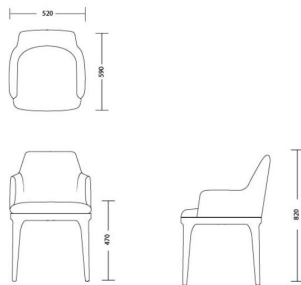

CHAPEL STREET

LONDON

T: +44 (0)208 576 6600 | E: info@chapelstreet.com | W: <https://www.chapelstreet.com>
1-3 Fairbank Studios, 140 Lots Road, London SW10 ORJ

Ventry Carver

With its enveloping upholstery across the arms and back, the Ventry chair is perfect for comfortable residential dining or as a vanity chair in the bedroom. It's extremely versatile and will change its look depending on its fabric and finish.

One Size

Product Code: DC-VEN-001

Dimensions: W520 X D590 X H820mm

Fabric Required: 3m

RRP From: £1261.00

*All prices are excluding fabric. Pricing includes VAT. Prices correct at the time of print.