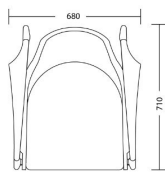

One Size

Product Code: ARM-AUL-001

Dimensions: W680 X D710 X H830mm

Fabric Required: 4m

RRP From: £1775.00

*All prices are excluding fabric. Pricing includes VAT. Prices correct at the time of print.