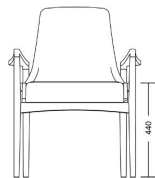

One Size

Product Code: ARM-AUL-001

Dimensions: W680 X D710 X H830mm

Fabric Required: 4m

RRP From: £1775.00

*All prices are excluding fabric. Pricing includes VAT. Prices correct at the time of print.