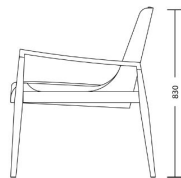

CHAPEL STREET

LONDON

T: +44 (0)208 576 6600 | E: info@chapelstreet.com | W: <https://www.chapelstreet.com>
1-3 Fairbank Studios, 140 Lots Road, London SW10 ORJ

Aulton

The Aulton has a mid-century-inspired design and is a go-to chair when it comes to versatility – it's equally at home in an urban hotel for a cocktail or a country lodge next to the fire. Shown in a Jacobean stain but is available in any of our standard and bespoke finishes.

One Size

Product Code: ARM-AUL-001

Dimensions: W680 X D710 X H830mm

Fabric Required: 4m

RRP From: £1775.00

*All prices are excluding fabric. Pricing includes VAT. Prices correct at the time of print.