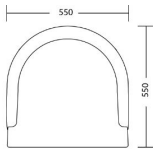

CHAPEL STREET

LONDON

T: +44 (0)208 576 6600 | E: info@chapelstreet.com | W: <https://www.chapelstreet.com>
1-3 Fairbank Studios, 140 Lots Road, London SW10 ORJ

SEDLEY

ONE SIZE

Product Code: BAR-SED-001

Dimensions: W550 X D550 X H1030mm