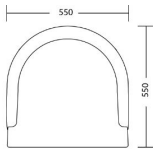

ONE SIZE

Product Code: BAR-SED-001

Dimensions: W550 X D550 X H1030mm

Fabric Required: 2.5m

RRP From: £1880.00

*All prices are excluding fabric. Pricing includes VAT. Prices correct at the time of print.