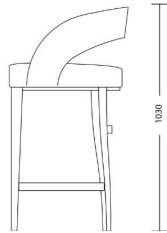

CHAPEL STREET

LONDON

T: +44 (0)208 576 6644 | E: info@chapelstreetlondon.com | W: <https://www.chapelstreet.com>
Unit 305, Design Centre East, Chelsea Harbour, London, SW10 0XF

SEDLEY

ONE SIZE

Product Code: BAR-SED-001

Dimensions: W550 X D550 X H1030mm

Fabric Required: 2.5m

RRP From: £1202.00

*All prices are excluding fabric. Pricing includes VAT. Prices correct at the time of print.