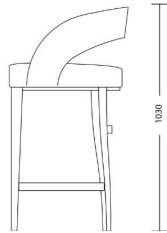

CHAPEL STREET

LONDON

T: +44 (0)208 576 6600 | E: info@chapelstreet.com | W: <https://www.chapelstreet.com>
1-3 Fairbank Studios, 140 Lots Road, London SW10 ORJ

SEDLEY

ONE SIZE

Product Code: BAR-SED-001

Dimensions: W550 X D550 X H1030mm