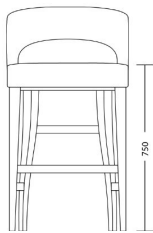

ONE SIZE

Product Code: BAR-SED-001

Dimensions: W550 X D550 X H1030mm

Fabric Required: 2.5m

RRP From: £1880.00

*All prices are excluding fabric. Pricing includes VAT. Prices correct at the time of print.