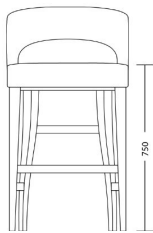

CHAPEL STREET

LONDON

T: +44 (0)208 576 6600 | E: info@chapelstreet.com | W: <https://www.chapelstreet.com>
1-3 Fairbank Studios, 140 Lots Road, London SW10 ORJ

SEDLEY

ONE SIZE

Product Code: BAR-SED-001

Dimensions: W550 X D550 X H1030mm