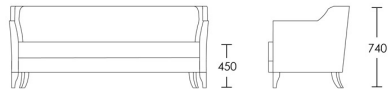

2 Seat

Product Code: SOF-WES-001

Dimensions: W1500 X D730 X H740mm

Fabric Required: 12m

RRP From: £2258.00

2.5 Seat

Product Code: SOF-WES-002

Dimensions: W1800 X D730 X H740mm

Fabric Required: 14m

RRP From: £2572.00

*All prices are excluding fabric. Pricing includes VAT. Prices correct at the time of print.

CHAPEL STREET

LONDON

T: +44 (0)208 576 6600 | E: info@chapelstreet.com | W: <https://www.chapelstreet.com>
1-3 Fairbank Studios, 140 Lots Road, London SW10 ORJ

3 Seat

Product Code: SOF-WES-003

Dimensions: W2100 X D730 X H740mm

Fabric Required: 16m

RRP From: £2916.00