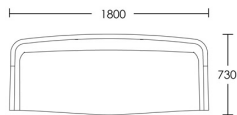

2 Seat

Product Code: SOF-WES-001

Dimensions: W1500 X D730 X H740mm

Fabric Required: 12m

RRP From: £2258.00

2.5 Seat

Product Code: SOF-WES-002

Dimensions: W1800 X D730 X H740mm

3 Seat

Product Code: SOF-WES-003

Dimensions: W2100 X D730 X H740mm

Fabric Required: 16m

RRP From: £2916.00