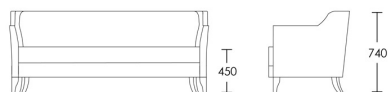

2 Seat

Product Code: SOF-WES-001

Dimensions: W1500 X D730 X H740mm

Fabric Required: 12m

RRP From: £2258.00

2.5 Seat

Product Code: SOF-WES-002

Dimensions: W1800 X D730 X H740mm

3 Seat

Product Code: SOF-WES-003

Dimensions: W2100 X D730 X H740mm

Fabric Required: 16m

RRP From: £2916.00