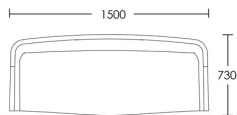

2 Seat

Product Code: SOF-WES-001

Dimensions: W1500 X D730 X H740mm

Fabric Required: 12m

RRP From: £2258.00

2.5 Seat

Product Code: SOF-WES-002

Dimensions: W1800 X D730 X H740mm

3 Seat

Product Code: SOF-WES-003

Dimensions: W2100 X D730 X H740mm

Fabric Required: 16m

RRP From: £2916.00