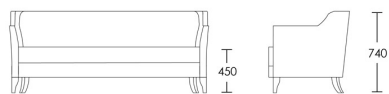

2.5 Seat

Product Code: SOF-WES-002

Dimensions: W1800 X D730 X H740mm

Fabric Required: 14m

RRP From: £2572.00