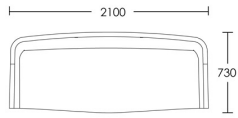

2 Seat

Product Code: SOF-WES-001

Dimensions: W1500 X D730 X H740mm

Fabric Required: 12m

RRP From: £2258.00

2.5 Seat

Product Code: SOF-WES-002

Dimensions: W1800 X D730 X H740mm

Fabric Required: 14m

RRP From: £2572.00

*All prices are excluding fabric. Pricing includes VAT. Prices correct at the time of print.

CHAPEL STREET

LONDON

T: +44 (0)208 576 6600 | E: info@chapelstreet.com | W: <https://www.chapelstreet.com>
1-3 Fairbank Studios, 140 Lots Road, London SW10 ORJ

3 Seat

Product Code: SOF-WES-003

Dimensions: W2100 X D730 X H740mm

Fabric Required: 16m

RRP From: £2916.00