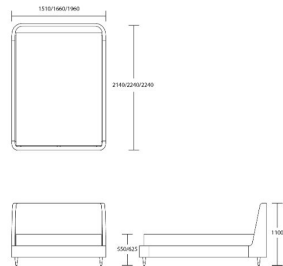

### DOUBLE BED

Product Code: BED-ADE-001

Dimensions: W1510 X D2140 X H1100mm

Fabric Required: 7m

RRP From: £3442.00

\*All prices are excluding fabric. Pricing includes VAT. Prices correct at the time of print.

## KING BED

Product Code: BED-ADE-002

Dimensions: W1660 X D2240 X H1100mm

Fabric Required: 8m

RRP From: £3734.00

## SUPER KING BED

Product Code: BED-ADE-003

Dimensions: W1960 X D2240 X H1100mm

Fabric Required: 9m

RRP From: £4352.00