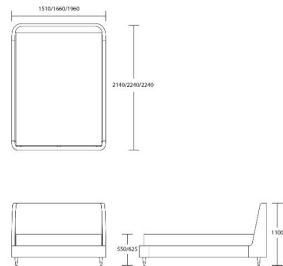

DOUBLE BED

Product Code: BED-ADE-001

Dimensions: W1510 X D2140 X H1100mm

Fabric Required: 7m

RRP From: £2403.00

*All prices are excluding fabric. Pricing includes VAT. Prices correct at the time of print.

CHAPEL STREET

LONDON

T: +44 (0)208 576 6644 | E: info@chapelstreet.com | W: <https://www.chapelstreet.com>
Unit 305, Design Centre East, Chelsea Harbour, London, SW10 0XF

KING BED

Product Code: BED-ADE-002

Dimensions: W1660 X D2240 X H1100mm

Fabric Required: 8m

RRP From: £2691.00

SUPER KING BED

Product Code: BED-ADE-003

Dimensions: W1960 X D2240 X H1100mm

Fabric Required: 9m

RRP From: £3011.00