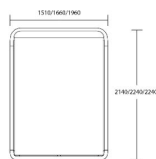

DOUBLE BED

Product Code: BED-ADE-001

Dimensions: W1510 X D2140 X H1100mm

Fabric Required: 7m

RRP From: £2403.00

*All prices are excluding fabric. Pricing includes VAT. Prices correct at the time of print.

CHAPEL STREET

LONDON

T: +44 (0)208 576 6644 | E: info@chapelstreet.com | W: <https://www.chapelstreet.com>
Unit 305, Design Centre East, Chelsea Harbour, London, SW10 0XF

KING BED

Product Code: BED-ADE-002

Dimensions: W1660 X D2240 X H1100mm