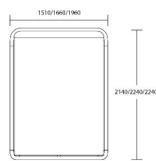

### DOUBLE BED

Product Code: BED-ADE-001

Dimensions: W1510 X D2140 X H1100mm

Fabric Required: 7m

RRP From: £3442.00

\*All prices are excluding fabric. Pricing includes VAT. Prices correct at the time of print.

## KING BED

Product Code: BED-ADE-002

Dimensions: W1660 X D2240 X H1100mm

Fabric Required: 8m

RRP From: £3734.00