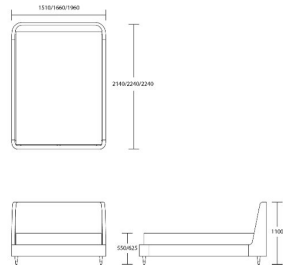

DOUBLE BED

Product Code: BED-ADE-001

Dimensions: W1510 X D2140 X H1100mm

Fabric Required: 7m

RRP From: £2403.00

*All prices are excluding fabric. Pricing includes VAT. Prices correct at the time of print.

CHAPEL STREET

LONDON

T: +44 (0)208 576 6644 | E: info@chapelstreet.com | W: <https://www.chapelstreet.com>
Unit 305, Design Centre East, Chelsea Harbour, London, SW10 0XF

KING BED

Product Code: BED-ADE-002

Dimensions: W1660 X D2240 X H1100mm

Fabric Required: 8m

RRP From: £2691.00

SUPER KING BED

Product Code: BED-ADE-003

Dimensions: W1960 X D2240 X H1100mm

Fabric Required: 9m

RRP From: £3011.00