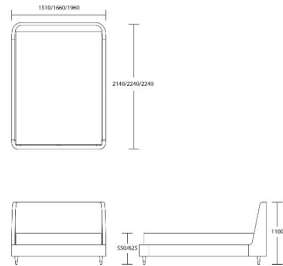

### DOUBLE BED

Product Code: BED-ADE-001

Dimensions: W1510 X D2140 X H1100mm

Fabric Required: 7m

RRP From: £3442.00

\*All prices are excluding fabric. Pricing includes VAT. Prices correct at the time of print.

## KING BED

Product Code: BED-ADE-002

Dimensions: W1660 X D2240 X H1100mm

Fabric Required: 8m

RRP From: £3734.00

## SUPER KING BED

Product Code: BED-ADE-003

Dimensions: W1960 X D2240 X H1100mm

Fabric Required: 9m

RRP From: £4352.00