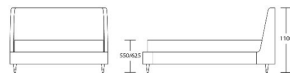

DOUBLE BED

Product Code: BED-ADE-001

Dimensions: W1510 X D2140 X H1100mm

Fabric Required: 7m

RRP From: £2403.00

*All prices are excluding fabric. Pricing includes VAT. Prices correct at the time of print.

CHAPEL STREET

LONDON

T: +44 (0)208 576 6644 | E: info@chapelstreet.com | W: <https://www.chapelstreet.com>
Unit 305, Design Centre East, Chelsea Harbour, London, SW10 0XF

KING BED

Product Code: BED-ADE-002

Dimensions: W1660 X D2240 X H1100mm