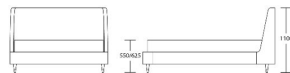

### DOUBLE BED

Product Code: BED-ADE-001

Dimensions: W1510 X D2140 X H1100mm

Fabric Required: 7m

RRP From: £3442.00

\*All prices are excluding fabric. Pricing includes VAT. Prices correct at the time of print.