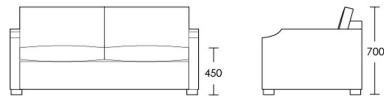

2 Seat

Product Code: SOF-GIL-001

Dimensions: W1770 X D930 X H700mm

Fabric Required: 14m

RRP From: £2634.00

2.5 Seat

Product Code: SOF-GIL-002

Dimensions: W2070 X D930 X H700mm

3 Seat

Product Code: SOF-GIL-003

Dimensions: W2370 X D930 X H700mm

Fabric Required: 18m

RRP From: £3185.00