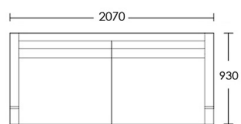

2 Seat

Product Code: SOF-GIL-001

Dimensions: W1770 X D930 X H700mm

Fabric Required: 14m

RRP From: £3095.00

2.5 Seat

Product Code: SOF-GIL-002

Dimensions: W2070 X D930 X H700mm

3 Seat

Product Code: SOF-GIL-003

Dimensions: W2370 X D930 X H700mm

Fabric Required: 18m

RRP From: £3870.00

*All prices are excluding fabric. Pricing includes VAT. Prices correct at the time of print.