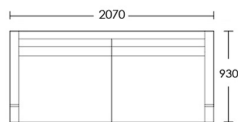

2 Seat

Product Code: SOF-GIL-001

Dimensions: W1770 X D930 X H700mm

Fabric Required: 14m

RRP From: £2634.00

2.5 Seat

Product Code: SOF-GIL-002

Dimensions: W2070 X D930 X H700mm

3 Seat

Product Code: SOF-GIL-003

Dimensions: W2370 X D930 X H700mm

Fabric Required: 18m

RRP From: £3185.00