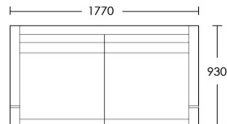

### 2 Seat

Product Code: SOF-GIL-001

Dimensions: W1770 X D930 X H700mm

Fabric Required: 14m

RRP From: £2950.00

### 2.5 Seat

Product Code: SOF-GIL-002

Dimensions: W2070 X D930 X H700mm

Fabric Required: 16m

RRP From: £3244.00

\*All prices are excluding fabric. Pricing includes VAT. Prices correct at the time of print.

## 3 Seat

Product Code: SOF-GIL-003

Dimensions: W2370 X D930 X H700mm

Fabric Required: 18m

RRP From: £3567.00

\*All prices are excluding fabric. Pricing includes VAT. Prices correct at the time of print.