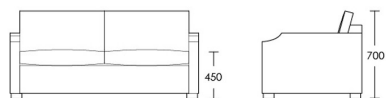

2 Seat

Product Code: SOF-GIL-001

Dimensions: W1770 X D930 X H700mm

Fabric Required: 14m

RRP From: £3095.00

2.5 Seat

Product Code: SOF-GIL-002

Dimensions: W2070 X D930 X H700mm

3 Seat

Product Code: SOF-GIL-003

Dimensions: W2370 X D930 X H700mm

Fabric Required: 18m

RRP From: £3870.00

*All prices are excluding fabric. Pricing includes VAT. Prices correct at the time of print.