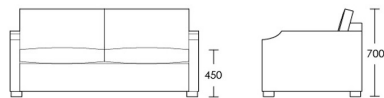

### 2 Seat

Product Code: SOF-GIL-001

Dimensions: W1770 X D930 X H700mm

Fabric Required: 14m

RRP From: £2950.00

### 2.5 Seat

Product Code: SOF-GIL-002

Dimensions: W2070 X D930 X H700mm

Fabric Required: 16m

RRP From: £3244.00

\*All prices are excluding fabric. Pricing includes VAT. Prices correct at the time of print.

## 3 Seat

Product Code: SOF-GIL-003

Dimensions: W2370 X D930 X H700mm

Fabric Required: 18m

RRP From: £3567.00

\*All prices are excluding fabric. Pricing includes VAT. Prices correct at the time of print.