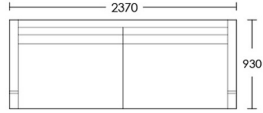

### 2 Seat

Product Code: SOF-GIL-001

Dimensions: W1770 X D930 X H700mm

Fabric Required: 14m

RRP From: £2950.00

### 2.5 Seat

Product Code: SOF-GIL-002

Dimensions: W2070 X D930 X H700mm

Fabric Required: 16m

RRP From: £3244.00

\*All prices are excluding fabric. Pricing includes VAT. Prices correct at the time of print.

## 3 Seat

Product Code: SOF-GIL-003

Dimensions: W2370 X D930 X H700mm

Fabric Required: 18m

RRP From: £3567.00

\*All prices are excluding fabric. Pricing includes VAT. Prices correct at the time of print.