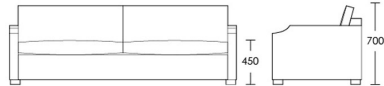

2 Seat

Product Code: SOF-GIL-001

Dimensions: W1770 X D930 X H700mm

Fabric Required: 14m

RRP From: £2634.00

2.5 Seat

Product Code: SOF-GIL-002

Dimensions: W2070 X D930 X H700mm

3 Seat

Product Code: SOF-GIL-003

Dimensions: W2370 X D930 X H700mm

Fabric Required: 18m

RRP From: £3185.00