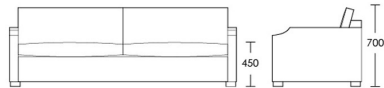

2 Seat

Product Code: SOF-GIL-001

Dimensions: W1770 X D930 X H700mm

Fabric Required: 14m

RRP From: £3095.00

2.5 Seat

Product Code: SOF-GIL-002

Dimensions: W2070 X D930 X H700mm

3 Seat

Product Code: SOF-GIL-003

Dimensions: W2370 X D930 X H700mm

Fabric Required: 18m

RRP From: £3870.00

*All prices are excluding fabric. Pricing includes VAT. Prices correct at the time of print.