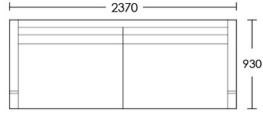

2 Seat

Product Code: SOF-GIL-001

Dimensions: W1770 X D930 X H700mm

Fabric Required: 14m

RRP From: £3095.00

2.5 Seat

Product Code: SOF-GIL-002

Dimensions: W2070 X D930 X H700mm

3 Seat

Product Code: SOF-GIL-003

Dimensions: W2370 X D930 X H700mm

Fabric Required: 18m

RRP From: £3870.00

*All prices are excluding fabric. Pricing includes VAT. Prices correct at the time of print.