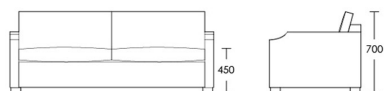

### 2 Seat

Product Code: SOF-GIL-001

Dimensions: W1770 X D930 X H700mm

Fabric Required: 14m

RRP From: £2950.00

### 2.5 Seat

Product Code: SOF-GIL-002

Dimensions: W2070 X D930 X H700mm

Fabric Required: 16m

RRP From: £3244.00

\*All prices are excluding fabric. Pricing includes VAT. Prices correct at the time of print.