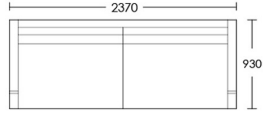

2 Seat

Product Code: SOF-GIL-001

Dimensions: W1770 X D930 X H700mm

Fabric Required: 14m

RRP From: £2634.00

2.5 Seat

Product Code: SOF-GIL-002

Dimensions: W2070 X D930 X H700mm

Fabric Required: 16m

RRP From: £2896.00

*All prices are excluding fabric. Pricing includes VAT. Prices correct at the time of print.

CHAPEL STREET

LONDON

T: +44 (0)208 576 6644 | E: info@chapelstreetlondon.com | W: <https://www.chapelstreet.com>
Unit 305, Design Centre East, Chelsea Harbour, London, SW10 0XF

3 Seat

Product Code: SOF-GIL-003

Dimensions: W2370 X D930 X H700mm

Fabric Required: 18m

RRP From: £3185.00