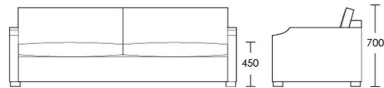

### 2 Seat

Product Code: SOF-GIL-001

Dimensions: W1770 X D930 X H700mm

Fabric Required: 14m

RRP From: £2950.00

### 2.5 Seat

Product Code: SOF-GIL-002

Dimensions: W2070 X D930 X H700mm

Fabric Required: 16m

RRP From: £3244.00

\*All prices are excluding fabric. Pricing includes VAT. Prices correct at the time of print.

## 3 Seat

Product Code: SOF-GIL-003

Dimensions: W2370 X D930 X H700mm

Fabric Required: 18m

RRP From: £3567.00

\*All prices are excluding fabric. Pricing includes VAT. Prices correct at the time of print.