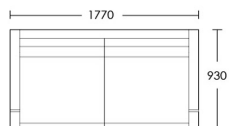

2 Seat

Product Code: SOF-GIL-001

Dimensions: W1770 X D930 X H700mm

Fabric Required: 14m

RRP From: £3095.00

2.5 Seat

Product Code: SOF-GIL-002

Dimensions: W2070 X D930 X H700mm

3 Seat

Product Code: SOF-GIL-003

Dimensions: W2370 X D930 X H700mm

Fabric Required: 18m

RRP From: £3870.00

*All prices are excluding fabric. Pricing includes VAT. Prices correct at the time of print.