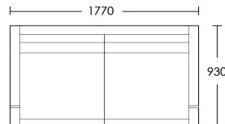

2 Seat

Product Code: SOF-GIL-001

Dimensions: W1770 X D930 X H700mm

Fabric Required: 14m

RRP From: £2634.00

2.5 Seat

Product Code: SOF-GIL-002

Dimensions: W2070 X D930 X H700mm

3 Seat

Product Code: SOF-GIL-003

Dimensions: W2370 X D930 X H700mm

Fabric Required: 18m

RRP From: £3185.00