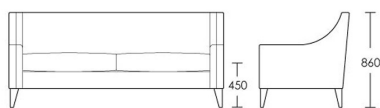

### 2 Seat

Product Code: SOF-BUR-001

Dimensions: W1720 X D830 X H860mm

Fabric Required: 14m

RRP From: £3090.00

### 2.5 Seat

Product Code: SOF-BUR-002

Dimensions: W2020 X D830 X H860mm

Fabric Required: 16m

RRP From: £3370.00

\*All prices are excluding fabric. Pricing includes VAT. Prices correct at the time of print.

## 3 Seat

Product Code: SOF-BUR-003

Dimensions: W2320 X D830 X H860mm

Fabric Required: 18m

RRP From: £3740.00

\*All prices are excluding fabric. Pricing includes VAT. Prices correct at the time of print.