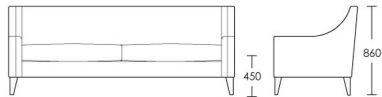

### 2 Seat

Product Code: SOF-BUR-001

Dimensions: W1720 X D830 X H860mm

Fabric Required: 14m

RRP From: £3090.00

### 2.5 Seat

Product Code: SOF-BUR-002

Dimensions: W2020 X D830 X H860mm

Fabric Required: 16m

RRP From: £3370.00

\*All prices are excluding fabric. Pricing includes VAT. Prices correct at the time of print.

## 3 Seat

Product Code: SOF-BUR-003

Dimensions: W2320 X D830 X H860mm

Fabric Required: 18m

RRP From: £3740.00

\*All prices are excluding fabric. Pricing includes VAT. Prices correct at the time of print.