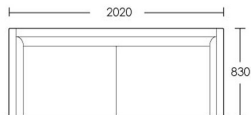

### 2 Seat

Product Code: SOF-BUR-001

Dimensions: W1720 X D830 X H860mm

Fabric Required: 14m

RRP From: £3090.00

### 2.5 Seat

Product Code: SOF-BUR-002

Dimensions: W2020 X D830 X H860mm

Fabric Required: 16m

RRP From: £3370.00

\*All prices are excluding fabric. Pricing includes VAT. Prices correct at the time of print.

## 3 Seat

Product Code: SOF-BUR-003

Dimensions: W2320 X D830 X H860mm

Fabric Required: 18m

RRP From: £3740.00

\*All prices are excluding fabric. Pricing includes VAT. Prices correct at the time of print.