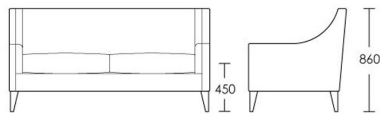

## Burwood

The Burwood sofa has a gentle sweep in the arm, quite traditional in its shape but the seamed detail adds a modern twist to this design. The sprung fixed back allows for superb support while the feather and down wrapped foam seat cushions provides a soft comfortable sit.

### 2 Seat

Product Code: SOF-BUR-001

Dimensions: W1720 X D830 X H860mm

Fabric Required: 14m

RRP From: £3090.00

### 2.5 Seat

Product Code: SOF-BUR-002

Dimensions: W2020 X D830 X H860mm

Fabric Required: 16m

RRP From: £3370.00

\*All prices are excluding fabric. Pricing includes VAT. Prices correct at the time of print.

## 3 Seat

Product Code: SOF-BUR-003

Dimensions: W2320 X D830 X H860mm

Fabric Required: 18m

RRP From: £3740.00

\*All prices are excluding fabric. Pricing includes VAT. Prices correct at the time of print.