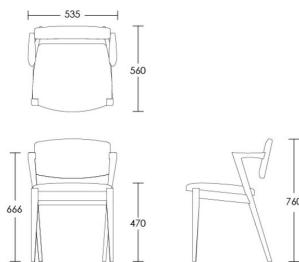

One size

Product Code: DC-BOY-001

Dimensions: W535 X D560 X H760mm

Fabric Required: 1.5m

RRP From: £917.00

*All prices are excluding fabric. Pricing includes VAT. Prices correct at the time of print.