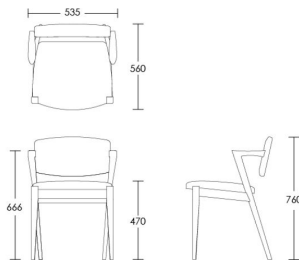

CHAPEL STREET

LONDON

T: +44 (0)208 576 6644 | E: info@chapelstreetlondon.com | W: <https://www.chapelstreet.com>
Unit 305, Design Centre East, Chelsea Harbour, London, SW10 0XF

Boyet

The Boyet dining chair is part of our new Mid Century collection. Sleek and sophisticated, this design is in a distinctive class of its own. Suited for any formal or informal dining areas either classic or contemporary in scheme. The sprung seat ensures the comfort of this chair matches its appeal. Perfect for either domestic use only.

One size

Product Code: DC-BOY-001

Dimensions: W535 X D560 X H760mm

Fabric Required: 1.5m

RRP From: £819.00

*All prices are excluding fabric. Pricing includes VAT. Prices correct at the time of print.