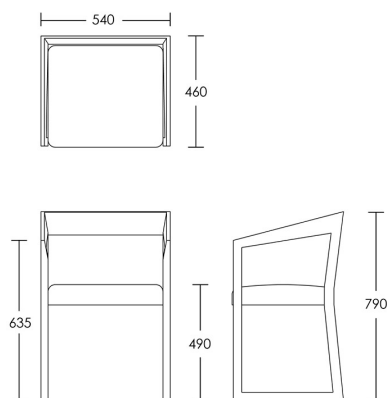

One size

Product Code: DC-DIO-001

Dimensions: W540 X D460 X H790mm

Fabric Required: 1m

RRP From: £936.00

*All prices are excluding fabric. Pricing includes VAT. Prices correct at the time of print.