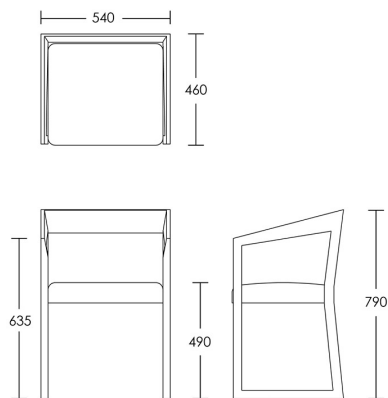

### One size

Product Code: DC-DIO-001

Dimensions: W540 X D460 X H790mm

Fabric Required: 1m

RRP From: £836.00

\*All prices are excluding fabric. Pricing includes VAT. Prices correct at the time of print.