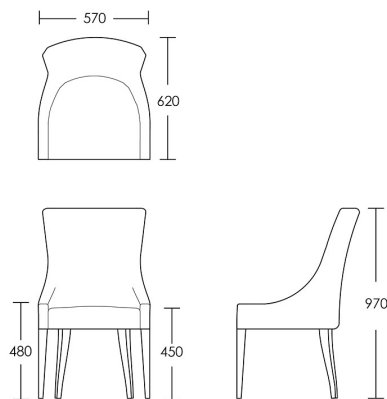

CHAPEL STREET

LONDON

T: +44 (0)208 576 6644 | E: info@chapelstreetlondon.com | W: <https://www.chapelstreet.com>
Unit 305, Design Centre East, Chelsea Harbour, London, SW10 0XF

Bourdon

The Bourdon dining chair is a sophisticated design with a slender tall back and deep buttoned detail. The stud detail around the back of them makes them quite special. Suited for any formal dining area or a small space that needs something with a lot of style. The sprung seat ensures the comfort of this chair matches the outstanding look of it. Solid beech frame is perfect for either domestic or commercial use.

One size

Product Code: DC-BOU-001

Dimensions: W570 X D620 X H970mm

Fabric Required: 3m

RRP From: £1006.00

*All prices are excluding fabric. Pricing includes VAT. Prices correct at the time of print.