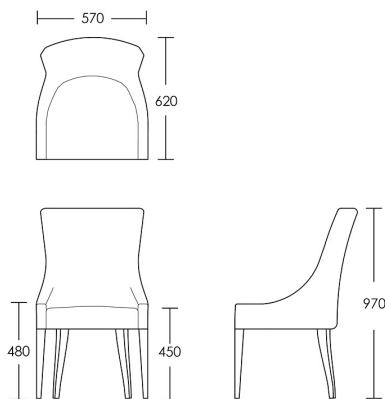

CHAPEL STREET

LONDON

T: +44 (0)208 576 6644 | E: info@chapelstreet.com | W: <https://www.chapelstreet.com>
Unit 305, Design Centre East, Chelsea Harbour, London, SW10 0XF

Bourdon

The Bourdon dining chair is a sophisticated design with a slender tall back and deep buttoned detail. The stud detail around the back of them makes them quite special. Suited for any formal dining area or a small space that needs something with a lot of style. The sprung seat ensures the comfort of this chair matches the outstanding look of it. Solid beech frame is perfect for either domestic or commercial use.

One size

Product Code: DC-BOU-001

Dimensions: W570 X D620 X H970mm

Fabric Required: 3m

RRP From: £1006.00

*All prices are excluding fabric. Pricing includes VAT. Prices correct at the time of print.