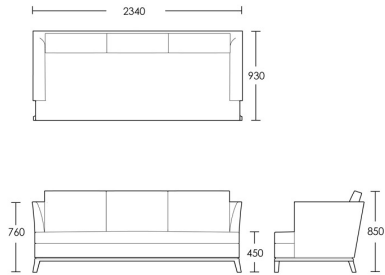

2 Seat

Product Code: SOF-CAD-001

Dimensions: W1740 X D930 X H850mm

Fabric Required: 14m

RRP From: £2918.00

2.5 Seat

Product Code: SOF-CAD-002

Dimensions: W2040 X D930 X H850mm

3 Seat

Product Code: SOF-CAD-003

Dimensions: W2340 X D930 X H850mm

Fabric Required: 18m

RRP From: £3758.00