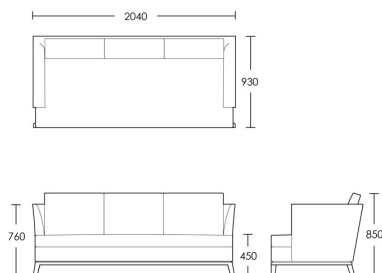

CHAPEL STREET

LONDON

T: +44 (0)208 576 6644 | E: info@chapelstreetlondon.com | W: <https://www.chapelstreet.com>
Unit 305, Design Centre East, Chelsea Harbour, London, SW10 0XF

Cadogan

The Cadogan features slim arms and an elegant shadow gap between the seat and the show-wood plinth, its neat outline providing a contrast with the exuberant print. The Cadogan sofa is a sleek modern design. Slim arms and back with a beautiful show wood plinth and an added detail of a shadow gap gives this sofa an elegant appeal. Plush soft feather and down back cushions and our standard feather and down foam wrapped seat cushion for comfort and easy maintenance.

2 Seat

Product Code: SOF-CAD-001

Dimensions: W1740 X D930 X H850mm

Fabric Required: 14m

RRP From: £2918.00

2.5 Seat

Product Code: SOF-CAD-002

Dimensions: W2040 X D930 X H850mm

3 Seat

Product Code: SOF-CAD-003

Dimensions: W2340 X D930 X H850mm

Fabric Required: 18m

RRP From: £3758.00