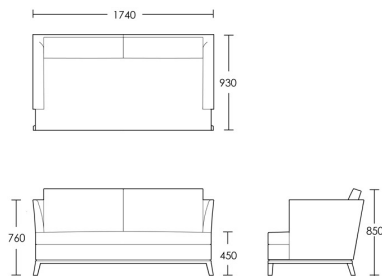

CHAPEL STREET

LONDON

T: +44 (0)208 576 6644 | E: info@chapelstreetlondon.com | W: <https://www.chapelstreet.com>
Unit 305, Design Centre East, Chelsea Harbour, London, SW10 0XF

Cadogan

The Cadogan features slim arms and an elegant shadow gap between the seat and the show-wood plinth, its neat outline providing a contrast with the exuberant print. The Cadogan sofa is a sleek modern design. Slim arms and back with a beautiful show wood plinth and an added detail of a shadow gap gives this sofa an elegant appeal. Plush soft feather and down back cushions and our standard feather and down foam wrapped seat cushion for comfort and easy maintenance.

2 Seat

Product Code: SOF-CAD-001

Dimensions: W1740 X D930 X H850mm

Fabric Required: 14m

RRP From: £2918.00

2.5 Seat

Product Code: SOF-CAD-002

Dimensions: W2040 X D930 X H850mm

3 Seat

Product Code: SOF-CAD-003

Dimensions: W2340 X D930 X H850mm

Fabric Required: 18m

RRP From: £3758.00