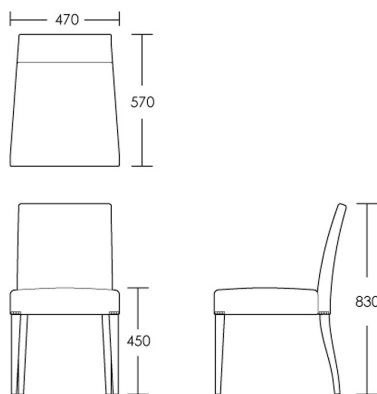

CHAPEL STREET

LONDON

T: +44 (0)208 576 6644 | E: info@chapelstreet.com | W: <https://www.chapelstreet.com>
Unit 305, Design Centre East, Chelsea Harbour, London, SW10 0XF

Bruton

The Bruton dining chair is a fine example of simplicity that works. A clean shape, honest detailing makes this a super chair for any dining room. Sprung seat and back ensures comfort and stud detail around the legs adds a little touch of craftsmanship. Available in a carver version too.

One size

Product Code: DC-BRU-003

Dimensions: W470 X D570 X H830mm

Fabric Required: 1.5m

RRP From: £675.00

*All prices are excluding fabric. Pricing includes VAT. Prices correct at the time of print.