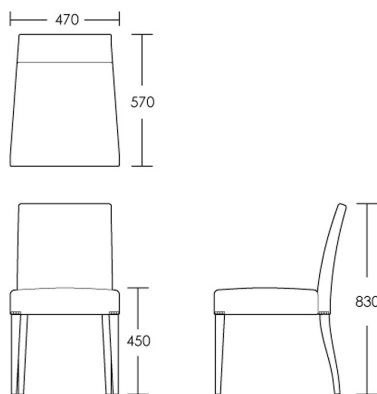

One size

Product Code: DC-BRU-003

Dimensions: W470 X D570 X H830mm

Fabric Required: 1.5m

RRP From: £756.00

*All prices are excluding fabric. Pricing includes VAT. Prices correct at the time of print.