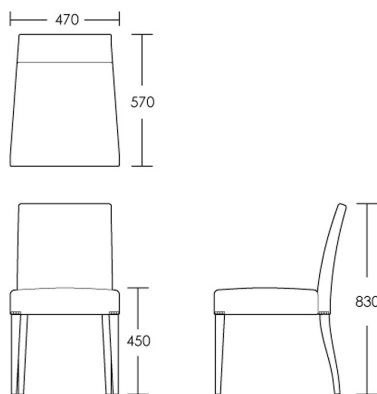

One size

Product Code: DC-BRU-003

Dimensions: W470 X D570 X H830mm

Fabric Required: 1.5m

RRP From: £864.00

*All prices are excluding fabric. Pricing includes VAT. Prices correct at the time of print.