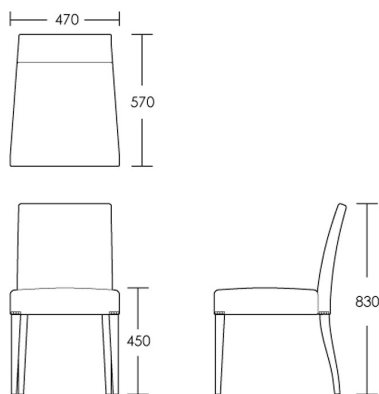

### One size

Product Code: DC-BRU-003

Dimensions: W470 X D570 X H830mm

Fabric Required: 1.5m

RRP From: £675.00

\*All prices are excluding fabric. Pricing includes VAT. Prices correct at the time of print.