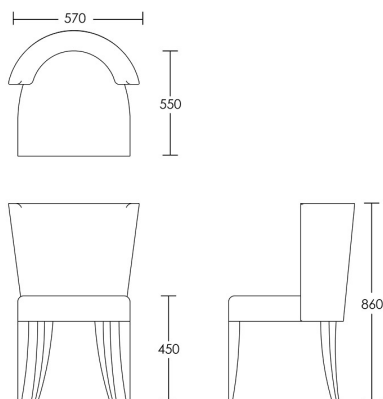

## Caxton

The Caxton dining chair is a sleek and sophisticated design with a fluted curved back. Suited for any formal dining area either classic or contemporary in scheme, or a small space that needs something with a lot of style. The sprung seat ensures the comfort of this chair matches its appeal. Perfect for either domestic or commercial use.

### One size

Product Code: DC-CAX-001

Dimensions: W570 X D550 X H860mm

Fabric Required: 3m

RRP From: £1430.00

\*All prices are excluding fabric. Pricing includes VAT. Prices correct at the time of print.