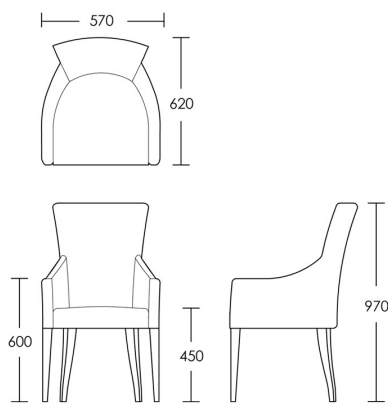

CHAPEL STREET

LONDON

T: +44 (0)208 576 6644 | E: info@chapelstreetlondon.com | W: <https://www.chapelstreet.com>
Unit 305, Design Centre East, Chelsea Harbour, London, SW10 0XF

Claverton Carver

The Claverton is an elegant dining chair with a slim tall back and sweeping side detail with piping. It has a sprung seat and back for superb comfort and can be used in the domestic and commercial environments. Also available without arms.

Without sabots

Product Code: DC-CLA-003

Dimensions: W570 X D620 X H970mm

Fabric Required: 2.5m

RRP From: £984.00

*All prices are excluding fabric. Pricing includes VAT. Prices correct at the time of print.

Dimensions: W570 X D620 X H970mm

Fabric Required: 2.5m

RRP From: £1147.00