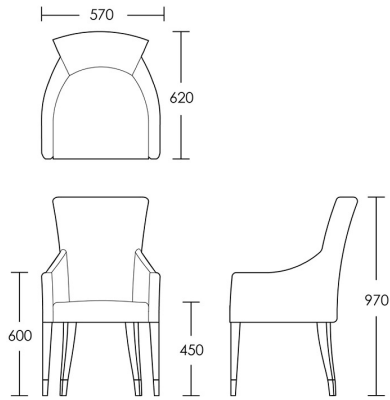

CHAPEL STREET

LONDON

T: +44 (0)208 576 6644 | E: info@chapelstreetlondon.com | W: <https://www.chapelstreet.com>
Unit 305, Design Centre East, Chelsea Harbour, London, SW10 0XF

With sabots

Product Code: DC-CLA-004

Dimensions: W570 X D620 X H970mm

Fabric Required: 2.5m

RRP From: £1147.00