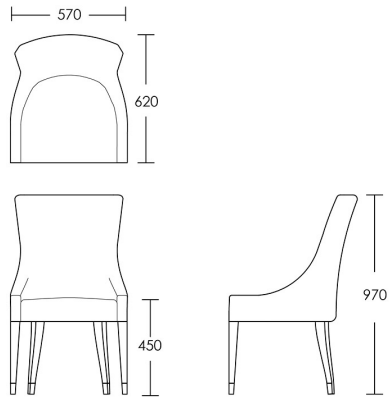

CHAPEL STREET

LONDON

T: +44 (0)208 576 6644 | E: info@chapelstreetlondon.com | W: <https://www.chapelstreet.com>
Unit 305, Design Centre East, Chelsea Harbour, London, SW10 0XF

With sabots

Product Code: DC-CLA-002

Dimensions: W570 X D620 X H970mm

Fabric Required: 2.5m

RRP From: £934.00