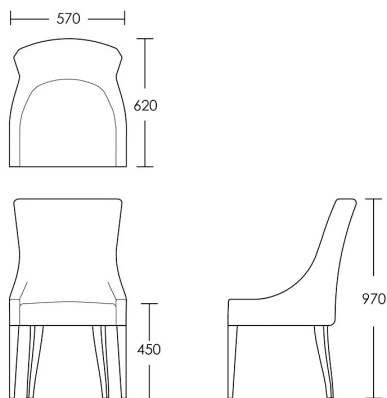

CHAPEL STREET

LONDON

T: +44 (0)208 576 6600 | E: info@chapelstreet.com | W: <https://www.chapelstreet.com>
1-3 Fairbank Studios, 140 Lots Road, London SW10 ORJ

Claverton

The Claverton is an elegant dining chair with a slim tall back and sweeping side detail with piping. It has a sprung seat and back for superb comfort and can be used in the domestic and commercial environments. Also available in a carver version.

Without sabots

Product Code: DC-CLA-001

Dimensions: W570 X D620 X H970mm

Fabric Required: 2.5m

RRP From: £898.00

*All prices are excluding fabric. Pricing includes VAT. Prices correct at the time of print.

CHAPEL STREET

LONDON

T: +44 (0)208 576 6600 | E: info@chapelstreet.com | W: <https://www.chapelstreet.com>
1-3 Fairbank Studios, 140 Lots Road, London SW10 ORJ

With sabots

Product Code: DC-CLA-002

Dimensions: W570 X D620 X H970mm