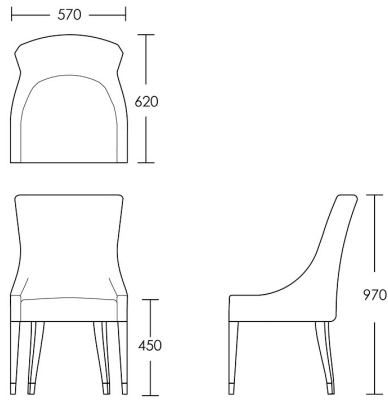

Without sabots

Product Code: DC-CLA-001

Dimensions: W570 X D620 X H970mm

Fabric Required: 2.5m

RRP From: £898.00

*All prices are excluding fabric. Pricing includes VAT. Prices correct at the time of print.

CHAPEL STREET

LONDON

T: +44 (0)208 576 6600 | E: info@chapelstreet.com | W: <https://www.chapelstreet.com>
1-3 Fairbank Studios, 140 Lots Road, London SW10 ORJ

With sabots

Product Code: DC-CLA-002

Dimensions: W570 X D620 X H970mm