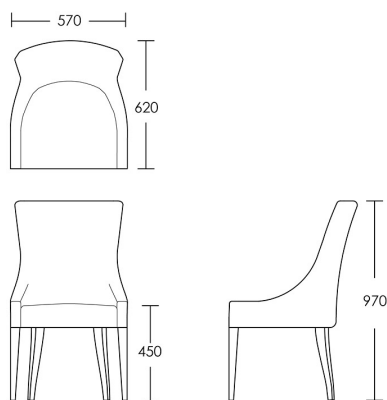

## Claverton

The Claverton is an elegant dining chair with a slim tall back and sweeping side detail with piping. It has a sprung seat and back for superb comfort and can be used in the domestic and commercial environments. Also available in a carver version.

### Without sabots

Product Code: DC-CLA-001

Dimensions: W570 X D620 X H970mm

Fabric Required: 2.5m

RRP From: £802.00

\*All prices are excluding fabric. Pricing includes VAT. Prices correct at the time of print.

Dimensions: W570 X D620 X H970mm

Fabric Required: 2.5m

RRP From: £934.00