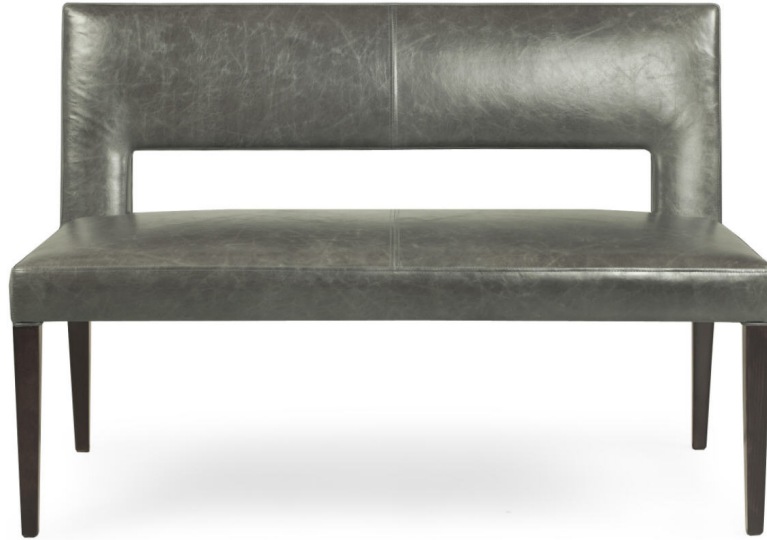

CHAPEL STREET

LONDON

T: +44 (0)208 576 6600 | E: info@chapelstreet.com | W: <https://www.chapelstreet.com>
1-3 Fairbank Studios, 140 Lots Road, London SW10 ORJ

Clifton Bench

The Clifton Bench is a modern design with a cut out back detail. These benches give a banquette type feel and can be used either in an informal dining area or in kitchens. The detailing finishes off this model beautifully. Also available as a dining chair. also available as a dining bench.

One size

Product Code: DC-CLI-002

Dimensions: W1300 X D560 X H820mm

Fabric Required: 3m

RRP From: £1562.00

*All prices are excluding fabric. Pricing includes VAT. Prices correct at the time of print.