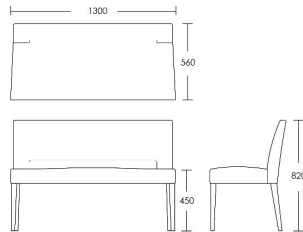

CHAPEL STREET

LONDON

T: +44 (0)208 576 6600 | E: info@chapelstreet.com | W: <https://www.chapelstreet.com>
1-3 Fairbank Studios, 140 Lots Road, London SW10 ORJ

Clifton Bench

The Clifton Bench is a modern design with a cut out back detail. These benches give a banquette type feel and can be used either in an informal dining area or in kitchens. The detailing finishes off this model beautifully. Also available as a dining chair. also available as a dining bench.

One size

Product Code: DC-CLI-002

Dimensions: W1300 X D560 X H820mm

Fabric Required: 3m

RRP From: £1562.00

*All prices are excluding fabric. Pricing includes VAT. Prices correct at the time of print.