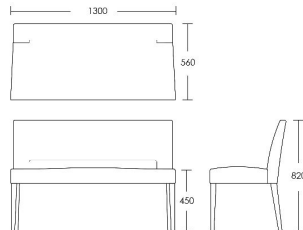

CHAPEL STREET

LONDON

T: +44 (0)208 576 6600 | E: info@chapelstreet.com | W: <https://www.chapelstreet.com>
1-3 Fairbank Studios, 140 Lots Road, London SW10 ORJ

Clifton Bench

The Clifton Bench is a modern design with a cut out back detail. These benches give a banquette type feel and can be used either in an informal dining area or in kitchens. The detailing finishes off this model beautifully. Also available as a dining chair. also available as a dining bench.

One size

Product Code: DC-CLI-002

Dimensions: W1300 X D560 X H820mm

Fabric Required: 3m

RRP From: £1562.00

*All prices are excluding fabric. Pricing includes VAT. Prices correct at the time of print.