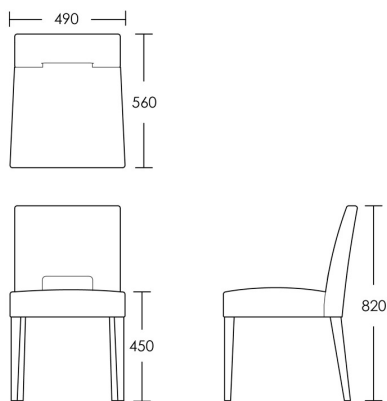

CHAPEL STREET

LONDON

T: +44 (0)208 576 6600 | E: info@chapelstreet.com | W: <https://www.chapelstreet.com>
1-3 Fairbank Studios, 140 Lots Road, London SW10 ORJ

Clifton

The Clifton dining chair is a modern design with a cut out back detail. These dining chairs can be used either in an informal dining area or in kitchens. The detailing finishes off this model beautifully. Also available as a dining bench.

One size

Product Code: DC-CLI-001

Dimensions: W490 X D560 X H820mm

Fabric Required: 1.5m

RRP From: £775.00

*All prices are excluding fabric. Pricing includes VAT. Prices correct at the time of print.