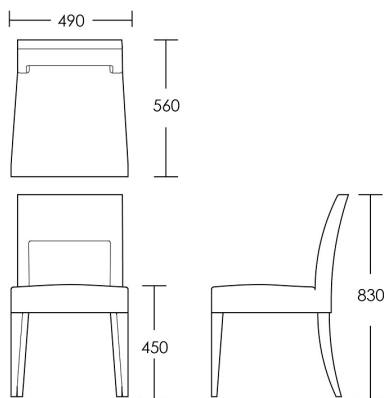

## Culross

The Culross dining chair is a modern design with a cut out back detail. These dining chairs can be used either in an informal dining area or in kitchens. A firm favourite with commercial clients and often used in trendy restaurants and bars. Also available as a dining bench.

### One size

Product Code: DC-CUL-001

Dimensions: W490 X D560 X H830mm

Fabric Required: 1.5m

RRP From: £692.00

\*All prices are excluding fabric. Pricing includes VAT. Prices correct at the time of print.