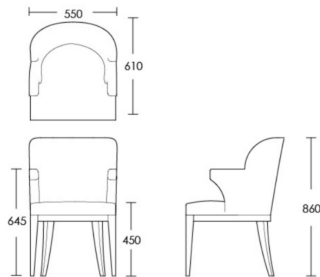

## Curzon

The Curzon dining chair is a modern design with a cut out arm detail. These dining chairs can be used either in an informal or formal dining area and are well suited to both a classic or contemporary scheme. A firm favourite with commercial clients and often used in trendy restaurants and bars.

### One Size

Product Code: DC-CUR-001

Dimensions: W550 X D610 X H860mm

Fabric Required: 3m

RRP From: £1660.00

\*All prices are excluding fabric. Pricing includes VAT. Prices correct at the time of print.