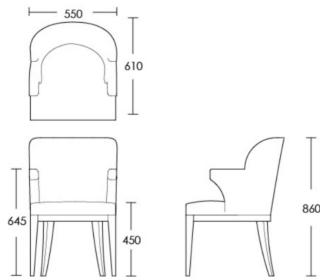

CHAPEL STREET

LONDON

T: +44 (0)208 576 6600 | E: info@chapelstreet.com | W: <https://www.chapelstreet.com>
1-3 Fairbank Studios, 140 Lots Road, London SW10 ORJ

Curzon

The Curzon dining chair is a modern design with a cut out arm detail. These dining chairs can be used either in an informal or formal dining area and are well suited to both a classic or contemporary scheme. A firm favourite with commercial clients and often used in trendy restaurants and bars.

One Size

Product Code: DC-CUR-001

Dimensions: W550 X D610 X H860mm

Fabric Required: 3m

RRP From: £1432.00

*All prices are excluding fabric. Pricing includes VAT. Prices correct at the time of print.