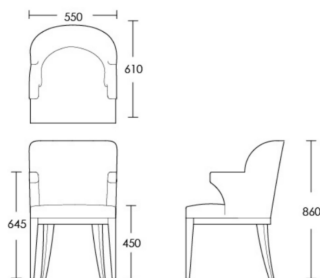

CHAPEL STREET

LONDON

T: +44 (0)208 576 6644 | E: info@chapelstreet.com | W: <https://www.chapelstreet.com>
Unit 305, Design Centre East, Chelsea Harbour, London, SW10 0XF

Curzon

The Curzon dining chair is a modern design with a cut out arm detail. These dining chairs can be used either in an informal or formal dining area and are well suited to both a classic or contemporary scheme. A firm favourite with commercial clients and often used in trendy restaurants and bars.

One Size

Product Code: DC-CUR-001

Dimensions: W550 X D610 X H860mm

Fabric Required: 3m

RRP From: £1279.00

*All prices are excluding fabric. Pricing includes VAT. Prices correct at the time of print.