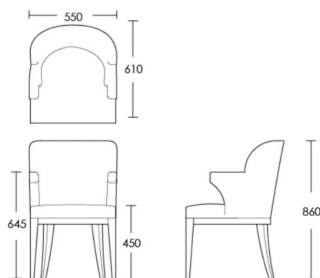

### One Size

Product Code: DC-CUR-001

Dimensions: W550 X D610 X H860mm

Fabric Required: 3m

RRP From: £1279.00

\*All prices are excluding fabric. Pricing includes VAT. Prices correct at the time of print.