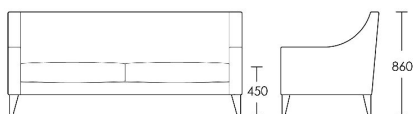

2.5 Seat

Product Code: SOF-CRA-002

Dimensions: W2020 X D830 X H860mm

Fabric Required: 14m

RRP From: £2251.00