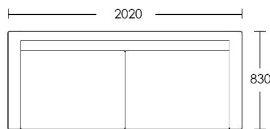

2 Seat

Product Code: SOF-CRA-001

Dimensions: W1720 X D830 X H860mm

Fabric Required: 12m

RRP From: £2047.00

2.5 Seat

Product Code: SOF-CRA-002

Dimensions: W2020 X D830 X H860mm

3 Seat

Product Code: SOF-CRA-003

Dimensions: W2320 X D830 X H860mm

Fabric Required: 16m

RRP From: £2475.00

*All prices are excluding fabric. Pricing includes VAT. Prices correct at the time of print.