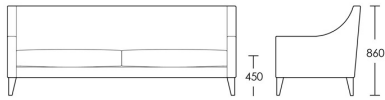

2 Seat

Product Code: SOF-CRA-001

Dimensions: W1720 X D830 X H860mm

Fabric Required: 12m

RRP From: £2047.00

2.5 Seat

Product Code: SOF-CRA-002

Dimensions: W2020 X D830 X H860mm

Fabric Required: 14m

RRP From: £2251.00

*All prices are excluding fabric. Pricing includes VAT. Prices correct at the time of print.

CHAPEL STREET

LONDON

T: +44 (0)208 576 6644 | E: info@chapelstreetlondon.com | W: <https://www.chapelstreet.com>
Unit 305, Design Centre East, Chelsea Harbour, London, SW10 0XF

3 Seat

Product Code: SOF-CRA-003

Dimensions: W2320 X D830 X H860mm

Fabric Required: 16m

RRP From: £2475.00

*All prices are excluding fabric. Pricing includes VAT. Prices correct at the time of print.