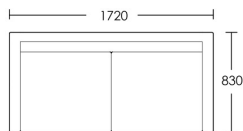

2 Seat

Product Code: SOF-CRA-001

Dimensions: W1720 X D830 X H860mm

Fabric Required: 12m

RRP From: £2047.00

2.5 Seat

Product Code: SOF-CRA-002

Dimensions: W2020 X D830 X H860mm

3 Seat

Product Code: SOF-CRA-003

Dimensions: W2320 X D830 X H860mm

Fabric Required: 16m

RRP From: £2475.00

*All prices are excluding fabric. Pricing includes VAT. Prices correct at the time of print.