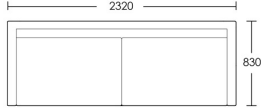

2 Seat

Product Code: SOF-CRA-001

Dimensions: W1720 X D830 X H860mm

Fabric Required: 12m

RRP From: £2047.00

2.5 Seat

Product Code: SOF-CRA-002

Dimensions: W2020 X D830 X H860mm

3 Seat

Product Code: SOF-CRA-003

Dimensions: W2320 X D830 X H860mm

Fabric Required: 16m

RRP From: £2475.00

*All prices are excluding fabric. Pricing includes VAT. Prices correct at the time of print.