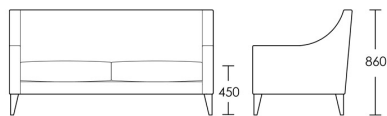

CHAPEL STREET

LONDON

T: +44 (0)208 576 6644 | E: info@chapelstreetlondon.com | W: <https://www.chapelstreet.com>
Unit 305, Design Centre East, Chelsea Harbour, London, SW10 0XF

Crawford

The Crawford Sofa has been designed with versatility in mind. This model can easily adapt to either a contemporary or the classical scheme dependant on the fabric application. Slender arms and a small footprint mean it works well in small spaces. Sprung fixed back with feather and down foam wrapped cushions makes this sofa deliver on comfort.

2 Seat

Product Code: SOF-CRA-001

Dimensions: W1720 X D830 X H860mm

Fabric Required: 12m

RRP From: £2047.00

2.5 Seat

Product Code: SOF-CRA-002

Dimensions: W2020 X D830 X H860mm

3 Seat

Product Code: SOF-CRA-003

Dimensions: W2320 X D830 X H860mm

Fabric Required: 16m

RRP From: £2475.00

*All prices are excluding fabric. Pricing includes VAT. Prices correct at the time of print.