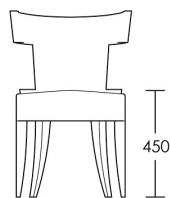

One size

Product Code: DC-HOW-001

Dimensions: W550 X D550 X H810mm

Fabric Required: 3m

RRP From: £1021.00

*All prices are excluding fabric. Pricing includes VAT. Prices correct at the time of print.