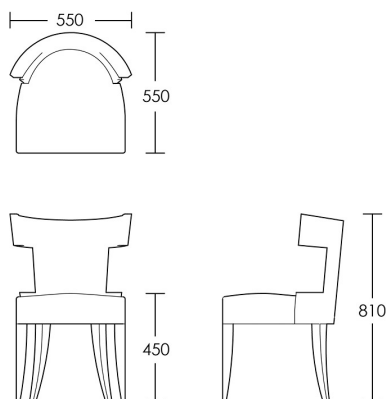

One size

Product Code: DC-HOW-001

Dimensions: W550 X D550 X H810mm

Fabric Required: 3m

RRP From: £1510.00

*All prices are excluding fabric. Pricing includes VAT. Prices correct at the time of print.