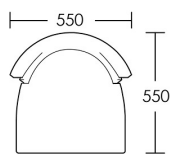

One size

Product Code: DC-HOW-001

Dimensions: W550 X D550 X H810mm

Fabric Required: 3m

RRP From: £1021.00

*All prices are excluding fabric. Pricing includes VAT. Prices correct at the time of print.