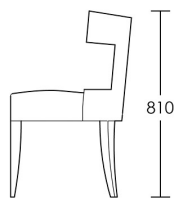

CHAPEL STREET

LONDON

T: +44 (0)208 576 6644 | E: info@chapelstreet.com | W: <https://www.chapelstreet.com>
Unit 315, The Shepherds Building, Charecroft Way, London W14 0EE

Howick

The Howick dining chair is a contemporary design with a stunning fluted detail on the inside back. Suited for any dining area either classic or contemporary in scheme, or a small space that needs something stylish. The sprung seat ensures the comfort of this chair matches its appeal. These chairs are perfect for either domestic or commercial use.

One size

Product Code: DC-HOW-001

Dimensions: W550 X D550 X H810mm

Fabric Required: 3m

RRP From: £1021.00

*All prices are excluding fabric. Pricing includes VAT. Prices correct at the time of print.