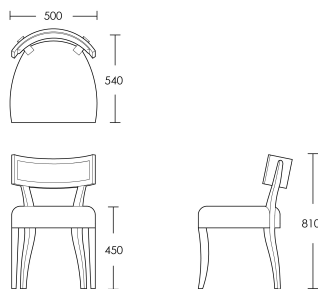

One size

Product Code: DC-KEN-001

Dimensions: W500 X D540 X H810mm

Fabric Required: 1.5m

RRP From: £1092.00

*All prices are excluding fabric. Pricing includes VAT. Prices correct at the time of print.