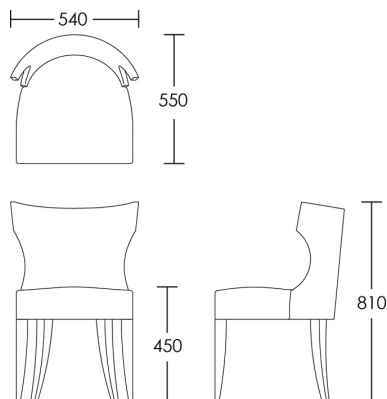

CHAPEL STREET

LONDON

T: +44 (0)208 576 6644 | E: info@chapelstreet.com | W: <https://www.chapelstreet.com>
Unit 305, Design Centre East, Chelsea Harbour, London, SW10 0XF

Lexington

The Lexington dining chair is a brand new design to our collection. A sophisticated design with a slender curved back with a superb cut out detail. The contrast piping detail around the back of this chair highlights the design beautifully. Suited for any formal dining area either classic or contemporary in scheme, or a small space that needs something unique. The sprung seat ensures the comfort of this chair matches its appeal. Perfect for either domestic or commercial use.

One size

Product Code: DC-LEX-001

Dimensions: W540 X D550 X H810mm

Fabric Required: 3m

RRP From: £758.00

*All prices are excluding fabric. Pricing includes VAT. Prices correct at the time of print.