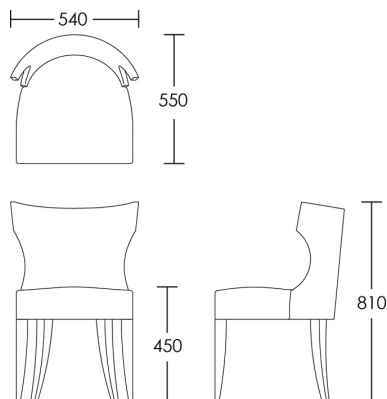

CHAPEL STREET

LONDON

T: +44 (0)208 576 6600 | E: info@chapelstreet.com | W: <https://www.chapelstreet.com>
1-3 Fairbank Studios, 140 Lots Road, London SW10 ORJ

Lexington

The Lexington dining chair is a brand new design to our collection. A sophisticated design with a slender curved back with a superb cut out detail. The contrast piping detail around the back of this chair highlights the design beautifully. Suited for any formal dining area either classic or contemporary in scheme, or a small space that needs something unique. The sprung seat ensures the comfort of this chair matches its appeal. Perfect for either domestic or commercial use.

One size

Product Code: DC-LEX-001

Dimensions: W540 X D550 X H810mm

Fabric Required: 3m

RRP From: £849.00

*All prices are excluding fabric. Pricing includes VAT. Prices correct at the time of print.