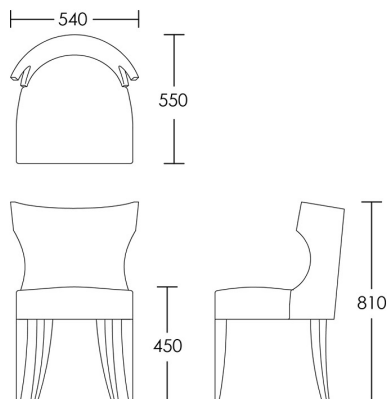

## Lexington

The Lexington dining chair is a brand new design to our collection. A sophisticated design with a slender curved back with a superb cut out detail. The contrast piping detail around the back of this chair highlights the design beautifully. Suited for any formal dining area either classic or contemporary in scheme, or a small space that needs something unique. The sprung seat ensures the comfort of this chair matches its appeal. Perfect for either domestic or commercial use.

### One size

Product Code: DC-LEX-001

Dimensions: W540 X D550 X H810mm

Fabric Required: 3m

RRP From: £1110.00

\*All prices are excluding fabric. Pricing includes VAT. Prices correct at the time of print.