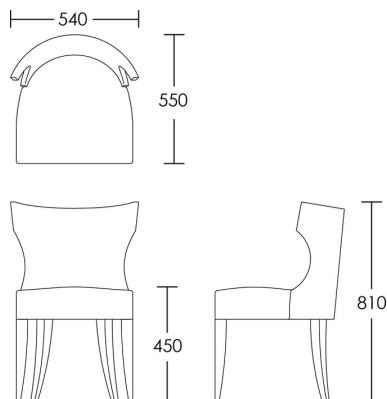

CHAPEL STREET

LONDON

T: +44 (0)208 576 6644 | E: info@chapelstreetlondon.com | W: <https://www.chapelstreet.com>
Unit 305, Design Centre East, Chelsea Harbour, London, SW10 0XF

Lexington

The Lexington dining chair is a brand new design to our collection. A sophisticated design with a slender curved back with a superb cut out detail. The contrast piping detail around the back of this chair highlights the design beautifully. Suited for any formal dining area either classic or contemporary in scheme, or a small space that needs something unique. The sprung seat ensures the comfort of this chair matches its appeal. Perfect for either domestic or commercial use.

One size

Product Code: DC-LEX-001

Dimensions: W540 X D550 X H810mm

Fabric Required: 3m

RRP From: £758.00