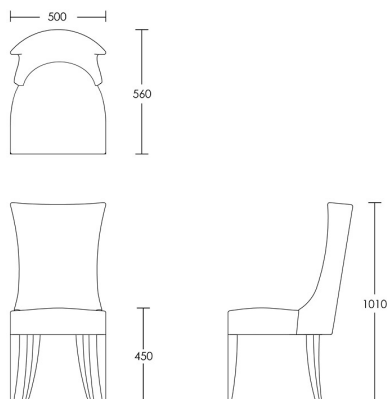

CHAPEL STREET

LONDON

T: +44 (0)208 576 6600 | E: info@chapelstreet.com | W: <https://www.chapelstreet.com>
1-3 Fairbank Studios, 140 Lots Road, London SW10 ORJ

Tufton

The Tufton dining chair is a brand new design to our collection. Traditional method of deep buttoning used on a slender curved back brings this design right up to date. The hand studded detail around the back of this chair highlights the shape beautifully. Suited for any formal dining area either classic or contemporary in scheme, or a small space that needs something unique. The sprung seat ensures the comfort of this chair matches its appeal. Perfect for either domestic or commercial use.

One size

Product Code: DC-TUF-001

Dimensions: W500 X D560 X H1010mm

Fabric Required: 3m

RRP From: £1038.00

*All prices are excluding fabric. Pricing includes VAT. Prices correct at the time of print.