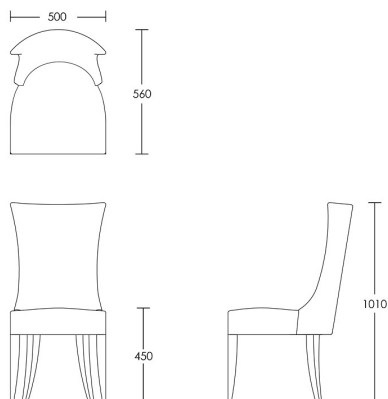

## Tufton

The Tufton dining chair is a brand new design to our collection. Traditional method of deep buttoning used on a slender curved back brings this design right up to date. The hand studded detail around the back of this chair highlights the shape beautifully. Suited for any formal dining area either classic or contemporary in scheme, or a small space that needs something unique. The sprung seat ensures the comfort of this chair matches its appeal. Perfect for either domestic or commercial use.

### One size

Product Code: DC-TUF-001

Dimensions: W500 X D560 X H1010mm

Fabric Required: 3m

RRP From: £1280.00

\*All prices are excluding fabric. Pricing includes VAT. Prices correct at the time of print.