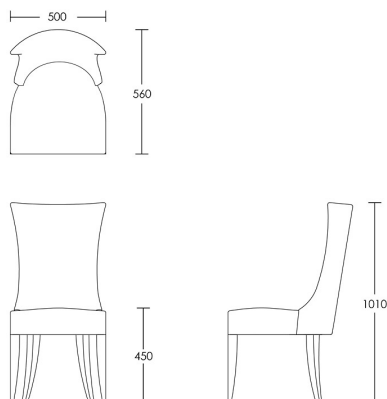

CHAPEL STREET

LONDON

T: +44 (0)208 576 6644 | E: info@chapelstreetlondon.com | W: <https://www.chapelstreet.com>
Unit 305, Design Centre East, Chelsea Harbour, London, SW10 0XF

Tufton

The Tufton dining chair is a brand new design to our collection. Traditional method of deep buttoning used on a slender curved back brings this design right up to date. The hand studded detail around the back of this chair highlights the shape beautifully. Suited for any formal dining area either classic or contemporary in scheme, or a small space that needs something unique. The sprung seat ensures the comfort of this chair matches its appeal. Perfect for either domestic or commercial use.

One size

Product Code: DC-TUF-001

Dimensions: W500 X D560 X H1010mm

Fabric Required: 3m

RRP From: £927.00

*All prices are excluding fabric. Pricing includes VAT. Prices correct at the time of print.