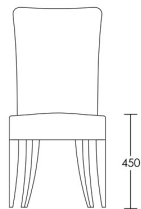

CHAPEL STREET

LONDON

T: +44 (0)208 576 6644 | E: info@chapelstreet.com | W: <https://www.chapelstreet.com>
Unit 315, The Shepherds Building, Charecroft Way, London W14 0EE

Wilton

The Wilton dining chair is elegant and sophisticated with a slender tall curved back detail. Optional contrast piping or a stud detail can be used around the back and base if preferred. Suited for any formal dining area either classic or contemporary in scheme, or a small space that needs something with a lot of style. The sprung seat ensures the comfort of this chair matches its appeal. Perfect for either domestic or commercial use.

One size

Product Code: DC-WIL-001

Dimensions: W520 X D560 X H1010mm

Fabric Required: 3m

RRP From: £917.00

*All prices are excluding fabric. Pricing includes VAT. Prices correct at the time of print.