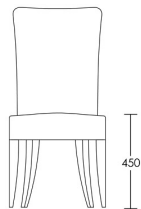

CHAPEL STREET

LONDON

T: +44 (0)208 576 6644 | E: info@chapelstreetlondon.com | W: <https://www.chapelstreet.com>
Unit 305, Design Centre East, Chelsea Harbour, London, SW10 0XF

Wilton

The Wilton dining chair is elegant and sophisticated with a slender tall curved back detail. Optional contrast piping or a stud detail can be used around the back and base if preferred. Suited for any formal dining area either classic or contemporary in scheme, or a small space that needs something with a lot of style. The sprung seat ensures the comfort of this chair matches its appeal. Perfect for either domestic or commercial use.

One size

Product Code: DC-WIL-001

Dimensions: W520 X D560 X H1010mm

Fabric Required: 3m

RRP From: £819.00

*All prices are excluding fabric. Pricing includes VAT. Prices correct at the time of print.