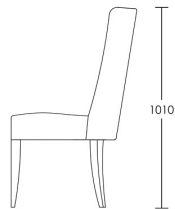

CHAPEL STREET

LONDON

T: +44 (0)208 576 6644 | E: info@chapelstreetlondon.com | W: <https://www.chapelstreet.com>
Unit 305, Design Centre East, Chelsea Harbour, London, SW10 0XF

Wilton

The Wilton dining chair is elegant and sophisticated with a slender tall curved back detail. Optional contrast piping or a stud detail can be used around the back and base if preferred. Suited for any formal dining area either classic or contemporary in scheme, or a small space that needs something with a lot of style. The sprung seat ensures the comfort of this chair matches its appeal. Perfect for either domestic or commercial use.

One size

Product Code: DC-WIL-001

Dimensions: W520 X D560 X H1010mm

Fabric Required: 3m

RRP From: £819.00

*All prices are excluding fabric. Pricing includes VAT. Prices correct at the time of print.