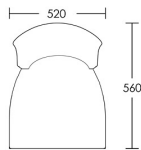

CHAPEL STREET

LONDON

T: +44 (0)208 576 6644 | E: info@chapelstreetlondon.com | W: <https://www.chapelstreet.com>
Unit 305, Design Centre East, Chelsea Harbour, London, SW10 0XF

Wilton

The Wilton dining chair is elegant and sophisticated with a slender tall curved back detail. Optional contrast piping or a stud detail can be used around the back and base if preferred. Suited for any formal dining area either classic or contemporary in scheme, or a small space that needs something with a lot of style. The sprung seat ensures the comfort of this chair matches its appeal. Perfect for either domestic or commercial use.

One size

Product Code: DC-WIL-001

Dimensions: W520 X D560 X H1010mm

Fabric Required: 3m

RRP From: £819.00

*All prices are excluding fabric. Pricing includes VAT. Prices correct at the time of print.