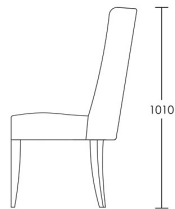

CHAPEL STREET

LONDON

T: +44 (0)208 576 6644 | E: info@chapelstreet.com | W: <https://www.chapelstreet.com>
Unit 315, The Shepherds Building, Charecroft Way, London W14 0EE

Wilton

The Wilton dining chair is elegant and sophisticated with a slender tall curved back detail. Optional contrast piping or a stud detail can be used around the back and base if preferred. Suited for any formal dining area either classic or contemporary in scheme, or a small space that needs something with a lot of style. The sprung seat ensures the comfort of this chair matches its appeal. Perfect for either domestic or commercial use.

One size

Product Code: DC-WIL-001

Dimensions: W520 X D560 X H1010mm

Fabric Required: 3m

RRP From: £917.00

*All prices are excluding fabric. Pricing includes VAT. Prices correct at the time of print.