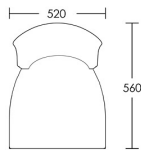

CHAPEL STREET

LONDON

T: +44 (0)208 576 6644 | E: info@chapelstreet.com | W: <https://www.chapelstreet.com>
Unit 315, The Shepherds Building, Charecroft Way, London W14 0EE

Wilton

The Wilton dining chair is elegant and sophisticated with a slender tall curved back detail. Optional contrast piping or a stud detail can be used around the back and base if preferred. Suited for any formal dining area either classic or contemporary in scheme, or a small space that needs something with a lot of style. The sprung seat ensures the comfort of this chair matches its appeal. Perfect for either domestic or commercial use.

One size

Product Code: DC-WIL-001

Dimensions: W520 X D560 X H1010mm

Fabric Required: 3m

RRP From: £917.00

*All prices are excluding fabric. Pricing includes VAT. Prices correct at the time of print.