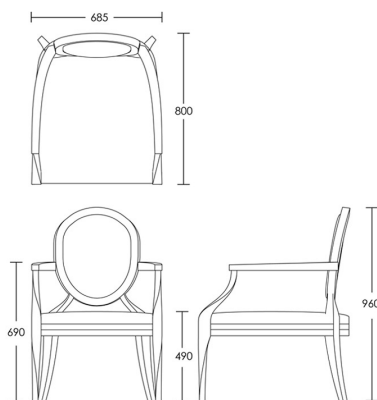

CHAPEL STREET

LONDON

T: +44 (0)208 576 6644 | E: info@chapelstreetlondon.com | W: <https://www.chapelstreet.com>
Unit 305, Design Centre East, Chelsea Harbour, London, SW10 0XF

Bellario

The Bellario Armchair is elegant and generous. The sophisticated twists within the frame makes this design a piece of art! Sprung seat ensures comfort. Suitable for contract and residential purposes.

One size

Product Code: ARM-BEL-001

Dimensions: W685 X D800 X H960mm

Fabric Required: 1.5m

RRP From: £1191.00

*All prices are excluding fabric. Pricing includes VAT. Prices correct at the time of print.