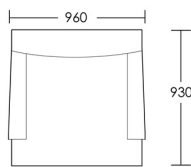

## Bramerton

The Bramerton Armchair has a generous interior seat. It's a chair you can curl up on. Stunning scroll arms with simple float button detail on the back. Sumptuous seat cushions with our foam, feather and down wrap ensures this armchair will be a favourite!

### One size

Product Code: ARM-BRA-001

Dimensions: W960 X D930 X H700mm

Fabric Required: 8m

RRP From: £2370.00

\*All prices are excluding fabric. Pricing includes VAT. Prices correct at the time of print.