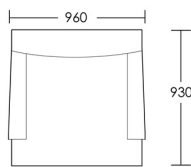

CHAPEL STREET

LONDON

T: +44 (0)208 576 6644 | E: info@chapelstreetlondon.com | W: <https://www.chapelstreet.com>
Unit 305, Design Centre East, Chelsea Harbour, London, SW10 0XF

Bramerton

The Bramerton Armchair has a generous interior seat. It's a chair you can curl up on. Stunning scroll arms with simple float button detail on the back. Sumptuous seat cushions with our foam, feather and down wrap ensures this armchair will be a favourite!

One size

Product Code: ARM-BRA-001

Dimensions: W960 X D930 X H700mm

Fabric Required: 8m

RRP From: £2052.00

*All prices are excluding fabric. Pricing includes VAT. Prices correct at the time of print.