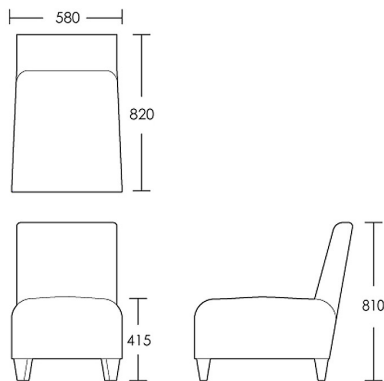

CHAPEL STREET

LONDON

T: +44 (0)208 576 6644 | E: info@chapelstreet.com | W: <https://www.chapelstreet.com>
Unit 305, Design Centre East, Chelsea Harbour, London, SW10 0XF

Cato Slipper

The Cato Slipper Chair is strikingly simple in design yet perfectly balanced. Straight, clean compact lines make this an ideal contemporary piece. It works well as a side chair in the bedroom or equally in a hallway, somewhere nice to sit whilst slipping off your shoes. A sprung fixed seat and back ensures superb comfort.

One size

Product Code: ARM-CAT-001

Dimensions: W580 X D820 X H810mm

Fabric Required: 3m

RRP From: £926.00

*All prices are excluding fabric. Pricing includes VAT. Prices correct at the time of print.