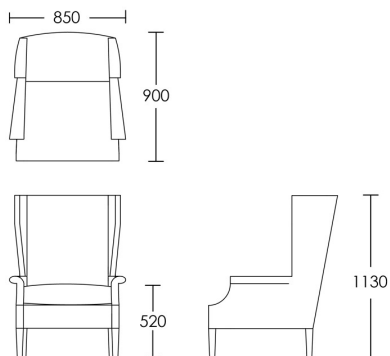

CHAPEL STREET

LONDON

T: +44 (0)208 576 6644 | E: info@chapelstreetlondon.com | W: <https://www.chapelstreet.com>
Unit 305, Design Centre East, Chelsea Harbour, London, SW10 0XF

Cheval

The Cheval Armchair has a traditional charm with its distinctive wingback design. Stunning scroll arms with simple float button detail on the back. Sumptuous seat cushions with our foam, feather and down wrap and the elegant added detail of studs accentuating the curves of the design. This chair would make a statement in any room.

One size

Product Code: ARM-CHE-001

Dimensions: W850 X D900 X H1130mm

Fabric Required: 8m

RRP From: £1927.00

*All prices are excluding fabric. Pricing includes VAT. Prices correct at the time of print.