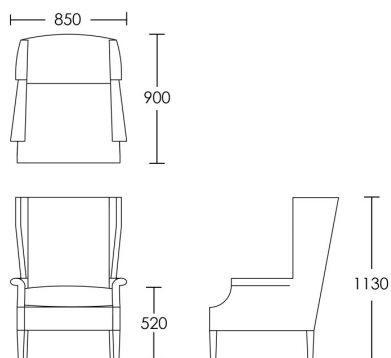

CHAPEL STREET

LONDON

T: +44 (0)208 576 6600 | E: info@chapelstreet.com | W: <https://www.chapelstreet.com>
1-3 Fairbank Studios, 140 Lots Road, London SW10 ORJ

Cheval

The Cheval Armchair has a traditional charm with its distinctive wingback design. Stunning scroll arms with simple float button detail on the back. Sumptuous seat cushions with our foam, feather and down wrap and the elegant added detail of studs accentuating the curves of the design. This chair would make a statement in any room.

One size

Product Code: ARM-CHE-001

Dimensions: W850 X D900 X H1130mm

Fabric Required: 8m

RRP From: £2158.00

*All prices are excluding fabric. Pricing includes VAT. Prices correct at the time of print.