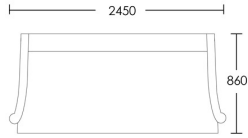

2 Seat

Product Code: SOF-DEN-001

Dimensions: W1850 X D860 X H860mm

Fabric Required: 12m

RRP From: £2478.00

2.5 Seat

Product Code: SOF-DEN-002

Dimensions: W2150 X D860 X H860mm

Fabric Required: 14m

RRP From: £2685.00

*All prices are excluding fabric. Pricing includes VAT. Prices correct at the time of print.

CHAPEL STREET

LONDON

T: +44 (0)208 576 6644 | E: info@chapelstreetlondon.com | W: <https://www.chapelstreet.com>
Unit 305, Design Centre East, Chelsea Harbour, London, SW10 0XF

3 Seat

Product Code: SOF-DEN-003

Dimensions: W2450 X D860 X H860mm

Fabric Required: 16m

RRP From: £2872.00