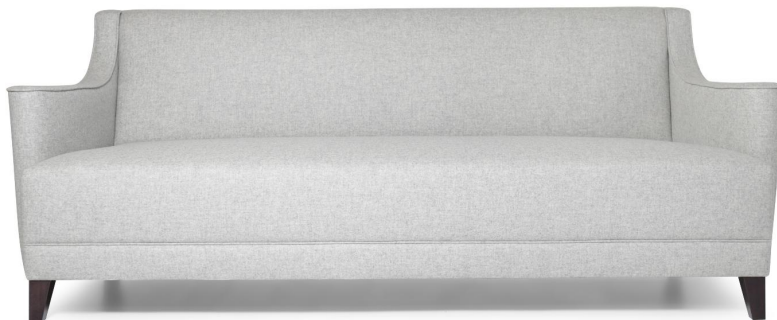

CHAPEL STREET

LONDON

T: +44 (0)208 576 6600 | E: info@chapelstreet.com | W: <https://www.chapelstreet.com>
1-3 Fairbank Studios, 140 Lots Road, London SW10 ORJ

Denbeigh

The Denbeigh sofa is simple, elegant and sophisticated. Beautiful sweep on the arm that ends in an elegant scoll. This sofa is simple luxury epitomised! The sprung back allows the Denbeigh to be extremely comfortable. Compact in size this sofa will easily fit into smaller spaces.

2 Seat

Product Code: SOF-DEN-001

Dimensions: W1850 X D860 X H860mm

Fabric Required: 12m

RRP From: £2775.00

2.5 Seat

Product Code: SOF-DEN-002

Dimensions: W2150 X D860 X H860mm

3 Seat

Product Code: SOF-DEN-003

Dimensions: W2450 X D860 X H860mm

Fabric Required: 16m

RRP From: £3217.00