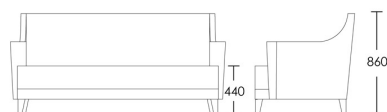

2.5 Seat

Product Code: SOF-DEN-002

Dimensions: W2150 X D860 X H860mm

Fabric Required: 14m

RRP From: £3007.00