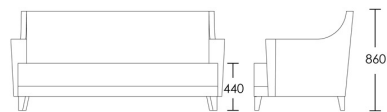

CHAPEL STREET

LONDON

T: +44 (0)208 576 6600 | E: info@chapelstreet.com | W: <https://www.chapelstreet.com>
1-3 Fairbank Studios, 140 Lots Road, London SW10 ORJ

Denbeigh

The Denbeigh sofa is simple, elegant and sophisticated. Beautiful sweep on the arm that ends in an elegant scoll. This sofa is simple luxury epitomised! The sprung back allows the Denbeigh to be extremely comfortable. Compact in size this sofa will easily fit into smaller spaces.

2 Seat

Product Code: SOF-DEN-001

Dimensions: W1850 X D860 X H860mm

Fabric Required: 12m

RRP From: £3120.00

2.5 Seat

Product Code: SOF-DEN-002

Dimensions: W2150 X D860 X H860mm

3 Seat

Product Code: SOF-DEN-003

Dimensions: W2450 X D860 X H860mm

Fabric Required: 16m

RRP From: £3790.00

*All prices are excluding fabric. Pricing includes VAT. Prices correct at the time of print.