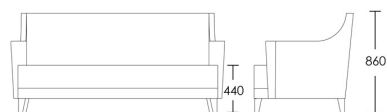

CHAPEL STREET

LONDON

T: +44 (0)208 576 6600 | E: info@chapelstreet.com | W: <https://www.chapelstreet.com>
1-3 Fairbank Studios, 140 Lots Road, London SW10 ORJ

Denbeigh

The Denbeigh sofa is simple, elegant and sophisticated. Beautiful sweep on the arm that ends in an elegant scoll. This sofa is simple luxury epitomised! The sprung back allows the Denbeigh to be extremely comfortable. Compact in size this sofa will easily fit into smaller spaces.

2 Seat

Product Code: SOF-DEN-001

Dimensions: W1850 X D860 X H860mm

Fabric Required: 12m

RRP From: £2775.00

2.5 Seat

Product Code: SOF-DEN-002

Dimensions: W2150 X D860 X H860mm

3 Seat

Product Code: SOF-DEN-003

Dimensions: W2450 X D860 X H860mm

Fabric Required: 16m

RRP From: £3217.00