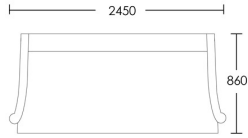

2 Seat

Product Code: SOF-DEN-001

Dimensions: W1850 X D860 X H860mm

Fabric Required: 12m

RRP From: £3120.00

2.5 Seat

Product Code: SOF-DEN-002

Dimensions: W2150 X D860 X H860mm

Fabric Required: 14m

RRP From: £3340.00

*All prices are excluding fabric. Pricing includes VAT. Prices correct at the time of print.

CHAPEL STREET

LONDON

T: +44 (0)208 576 6600 | E: info@chapelstreet.com | W: <https://www.chapelstreet.com>
1-3 Fairbank Studios, 140 Lots Road, London SW10 ORJ

3 Seat

Product Code: SOF-DEN-003

Dimensions: W2450 X D860 X H860mm

Fabric Required: 16m

RRP From: £3790.00

*All prices are excluding fabric. Pricing includes VAT. Prices correct at the time of print.