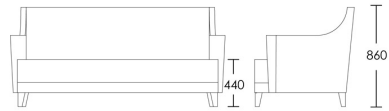

2 Seat

Product Code: SOF-DEN-001

Dimensions: W1850 X D860 X H860mm

Fabric Required: 12m

RRP From: £2478.00

2.5 Seat

Product Code: SOF-DEN-002

Dimensions: W2150 X D860 X H860mm

Fabric Required: 14m

RRP From: £2685.00

*All prices are excluding fabric. Pricing includes VAT. Prices correct at the time of print.

CHAPEL STREET

LONDON

T: +44 (0)208 576 6644 | E: info@chapelstreet.com | W: <https://www.chapelstreet.com>
Unit 305, Design Centre East, Chelsea Harbour, London, SW10 0XF

3 Seat

Product Code: SOF-DEN-003

Dimensions: W2450 X D860 X H860mm

Fabric Required: 16m

RRP From: £2872.00