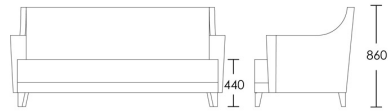

2 Seat

Product Code: SOF-DEN-001

Dimensions: W1850 X D860 X H860mm

Fabric Required: 12m

RRP From: £2775.00

2.5 Seat

Product Code: SOF-DEN-002

Dimensions: W2150 X D860 X H860mm

3 Seat

Product Code: SOF-DEN-003

Dimensions: W2450 X D860 X H860mm

Fabric Required: 16m

RRP From: £3217.00