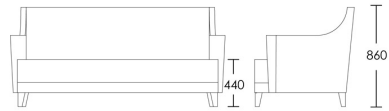

2 Seat

Product Code: SOF-DEN-001

Dimensions: W1850 X D860 X H860mm

Fabric Required: 12m

RRP From: £2478.00

2.5 Seat

Product Code: SOF-DEN-002

Dimensions: W2150 X D860 X H860mm

3 Seat

Product Code: SOF-DEN-003

Dimensions: W2450 X D860 X H860mm

Fabric Required: 16m

RRP From: £2872.00