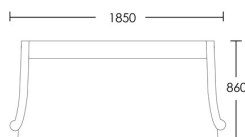

CHAPEL STREET

LONDON

T: +44 (0)208 576 6644 | E: info@chapelstreetlondon.com | W: <https://www.chapelstreet.com>
Unit 305, Design Centre East, Chelsea Harbour, London, SW10 0XF

Denbeigh

The Denbeigh sofa is simple, elegant and sophisticated. Beautiful sweep on the arm that ends in an elegant scoll. This sofa is simple luxury epitomised! The sprung back allows the Denbeigh to be extremely comfortable. Compact in size this sofa will easily fit into smaller spaces.

2 Seat

Product Code: SOF-DEN-001

Dimensions: W1850 X D860 X H860mm

Fabric Required: 12m

RRP From: £2478.00

2.5 Seat

Product Code: SOF-DEN-002

Dimensions: W2150 X D860 X H860mm