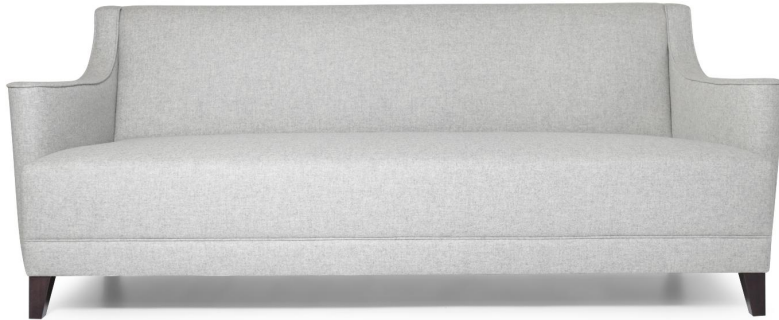

CHAPEL STREET

LONDON

T: +44 (0)208 576 6600 | E: info@chapelstreet.com | W: <https://www.chapelstreet.com>
1-3 Fairbank Studios, 140 Lots Road, London SW10 ORJ

Denbeigh

The Denbeigh sofa is simple, elegant and sophisticated. Beautiful sweep on the arm that ends in an elegant scoll. This sofa is simple luxury epitomised! The sprung back allows the Denbeigh to be extremely comfortable. Compact in size this sofa will easily fit into smaller spaces.

2 Seat

Product Code: SOF-DEN-001

Dimensions: W1850 X D860 X H860mm

Fabric Required: 12m

RRP From: £3120.00

2.5 Seat

Product Code: SOF-DEN-002

Dimensions: W2150 X D860 X H860mm

3 Seat

Product Code: SOF-DEN-003

Dimensions: W2450 X D860 X H860mm

Fabric Required: 16m

RRP From: £3790.00

*All prices are excluding fabric. Pricing includes VAT. Prices correct at the time of print.