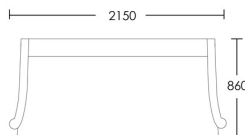

CHAPEL STREET

LONDON

T: +44 (0)208 576 6644 | E: info@chapelstreetlondon.com | W: <https://www.chapelstreet.com>
Unit 305, Design Centre East, Chelsea Harbour, London, SW10 0XF

Denbeigh

The Denbeigh sofa is simple, elegant and sophisticated. Beautiful sweep on the arm that ends in an elegant scoll. This sofa is simple luxury epitomised! The sprung back allows the Denbeigh to be extremely comfortable. Compact in size this sofa will easily fit into smaller spaces.

2 Seat

Product Code: SOF-DEN-001

Dimensions: W1850 X D860 X H860mm

Fabric Required: 12m

RRP From: £2478.00

2.5 Seat

Product Code: SOF-DEN-002

Dimensions: W2150 X D860 X H860mm

3 Seat

Product Code: SOF-DEN-003

Dimensions: W2450 X D860 X H860mm

Fabric Required: 16m

RRP From: £2872.00