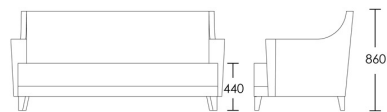

CHAPEL STREET

LONDON

T: +44 (0)208 576 6644 | E: info@chapelstreet.com | W: <https://www.chapelstreet.com>
Unit 305, Design Centre East, Chelsea Harbour, London, SW10 0XF

Denbeigh

The Denbeigh sofa is simple, elegant and sophisticated. Beautiful sweep on the arm that ends in an elegant scoll. This sofa is simple luxury epitomised! The sprung back allows the Denbeigh to be extremely comfortable. Compact in size this sofa will easily fit into smaller spaces.

2 Seat

Product Code: SOF-DEN-001

Dimensions: W1850 X D860 X H860mm

Fabric Required: 12m

RRP From: £2478.00

2.5 Seat

Product Code: SOF-DEN-002

Dimensions: W2150 X D860 X H860mm

3 Seat

Product Code: SOF-DEN-003

Dimensions: W2450 X D860 X H860mm

Fabric Required: 16m

RRP From: £2872.00