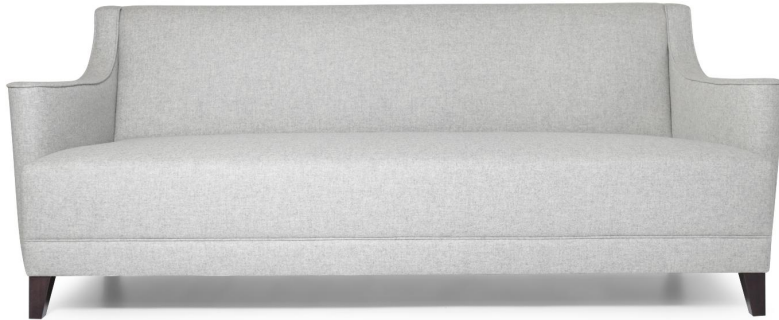

CHAPEL STREET

LONDON

T: +44 (0)208 576 6644 | E: info@chapelstreet.com | W: <https://www.chapelstreet.com>
Unit 305, Design Centre East, Chelsea Harbour, London, SW10 0XF

Denbeigh

The Denbeigh sofa is simple, elegant and sophisticated. Beautiful sweep on the arm that ends in an elegant scoll. This sofa is simple luxury epitomised! The sprung back allows the Denbeigh to be extremely comfortable. Compact in size this sofa will easily fit into smaller spaces.

2 Seat

Product Code: SOF-DEN-001

Dimensions: W1850 X D860 X H860mm

Fabric Required: 12m

RRP From: £2478.00

2.5 Seat

Product Code: SOF-DEN-002

Dimensions: W2150 X D860 X H860mm

3 Seat

Product Code: SOF-DEN-003

Dimensions: W2450 X D860 X H860mm

Fabric Required: 16m

RRP From: £2872.00