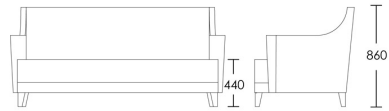

2 Seat

Product Code: SOF-DEN-001

Dimensions: W1850 X D860 X H860mm

Fabric Required: 12m

RRP From: £3120.00

2.5 Seat

Product Code: SOF-DEN-002

Dimensions: W2150 X D860 X H860mm

3 Seat

Product Code: SOF-DEN-003

Dimensions: W2450 X D860 X H860mm

Fabric Required: 16m

RRP From: £3790.00

*All prices are excluding fabric. Pricing includes VAT. Prices correct at the time of print.