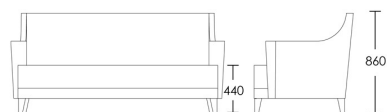

CHAPEL STREET

LONDON

T: +44 (0)208 576 6644 | E: info@chapelstreetlondon.com | W: <https://www.chapelstreet.com>
Unit 305, Design Centre East, Chelsea Harbour, London, SW10 0XF

Denbeigh

The Denbeigh sofa is simple, elegant and sophisticated. Beautiful sweep on the arm that ends in an elegant scoll. This sofa is simple luxury epitomised! The sprung back allows the Denbeigh to be extremely comfortable. Compact in size this sofa will easily fit into smaller spaces.

2 Seat

Product Code: SOF-DEN-001

Dimensions: W1850 X D860 X H860mm

Fabric Required: 12m

RRP From: £2478.00

2.5 Seat

Product Code: SOF-DEN-002

Dimensions: W2150 X D860 X H860mm

3 Seat

Product Code: SOF-DEN-003

Dimensions: W2450 X D860 X H860mm

Fabric Required: 16m

RRP From: £2872.00