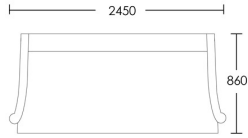

2 Seat

Product Code: SOF-DEN-001

Dimensions: W1850 X D860 X H860mm

Fabric Required: 12m

RRP From: £2478.00

2.5 Seat

Product Code: SOF-DEN-002

Dimensions: W2150 X D860 X H860mm

Fabric Required: 14m

RRP From: £2685.00

*All prices are excluding fabric. Pricing includes VAT. Prices correct at the time of print.

CHAPEL STREET

LONDON

T: +44 (0)208 576 6644 | E: info@chapelstreet.com | W: <https://www.chapelstreet.com>
Unit 305, Design Centre East, Chelsea Harbour, London, SW10 0XF

3 Seat

Product Code: SOF-DEN-003

Dimensions: W2450 X D860 X H860mm

Fabric Required: 16m

RRP From: £2872.00