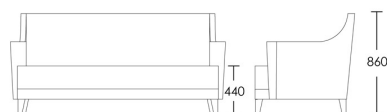

2.5 Seat

Product Code: SOF-DEN-002

Dimensions: W2150 X D860 X H860mm

Fabric Required: 14m

RRP From: £2685.00