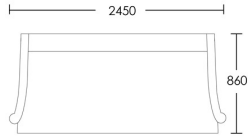

2 Seat

Product Code: SOF-DEN-001

Dimensions: W1850 X D860 X H860mm

Fabric Required: 12m

RRP From: £2775.00

2.5 Seat

Product Code: SOF-DEN-002

Dimensions: W2150 X D860 X H860mm

Fabric Required: 14m

RRP From: £3007.00

*All prices are excluding fabric. Pricing includes VAT. Prices correct at the time of print.

CHAPEL STREET

LONDON

T: +44 (0)208 576 6600 | E: info@chapelstreet.com | W: <https://www.chapelstreet.com>
1-3 Fairbank Studios, 140 Lots Road, London SW10 ORJ

3 Seat

Product Code: SOF-DEN-003

Dimensions: W2450 X D860 X H860mm

Fabric Required: 16m

RRP From: £3217.00