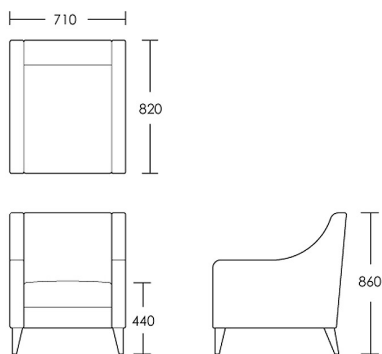

CHAPEL STREET

LONDON

T: +44 (0)208 576 6600 | E: info@chapelstreet.com | W: <https://www.chapelstreet.com>
1-3 Fairbank Studios, 140 Lots Road, London SW10 ORJ

Crawford

The Crawford armchair has been designed with versatility in mind. Can easily adapt to either a contemporary or a classical scheme dependant on fabric application. Slender arms and a small footprint allows it to work well in small spaces. Sprung fixed back with feather and down, foam wrapped cushions makes sure this chair delivers on comfort.

One size

Product Code: ARM-CRA-001

Dimensions: W710 X D820 X H860mm

Fabric Required: 6m

RRP From: £1478.00

*All prices are excluding fabric. Pricing includes VAT. Prices correct at the time of print.