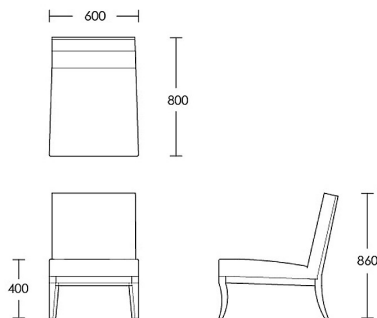

### One size

Product Code: ARM-DAN-001

Dimensions: W600 X D800 X H860mm

Fabric Required: 3m

RRP From: £1440.00

\*All prices are excluding fabric. Pricing includes VAT. Prices correct at the time of print.