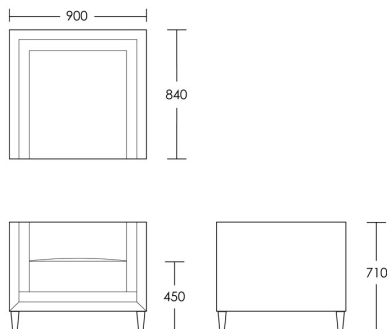

### One size

Product Code: ARM-ELY-001

Dimensions: W900 X D840 X H710mm

Fabric Required: 8m

RRP From: £1824.00

\*All prices are excluding fabric. Pricing includes VAT. Prices correct at the time of print.