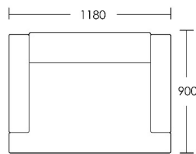

CHAPEL STREET

LONDON

T: +44 (0)208 576 6644 | E: info@chapelstreetlondon.com | W: <https://www.chapelstreet.com>
Unit 305, Design Centre East, Chelsea Harbour, London, SW10 0XF

Enford

The Enford Chair is a contemporary design with an architectural set of proportions. The nature of its form makes it stand out in any space. The show wood plinth adds to its appeal whilst the fixed back with feather and foam wrapped seat cushion ensures the Enford is all about comfort.

One size

Product Code: ARM-ENF-001

Dimensions: W1180 X D900 X H810mm

Fabric Required: 8m

RRP From: £1748.00

*All prices are excluding fabric. Pricing includes VAT. Prices correct at the time of print.