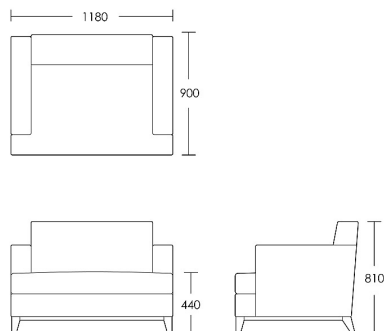

CHAPEL STREET

LONDON

T: +44 (0)208 576 6600 | E: info@chapelstreet.com | W: <https://www.chapelstreet.com>
1-3 Fairbank Studios, 140 Lots Road, London SW10 ORJ

Enford

The Enford Chair is a contemporary design with an architectural set of proportions. The nature of its form makes it stand out in any space. The show wood plinth adds to its appeal whilst the fixed back with feather and foam wrapped seat cushion ensures the Enford is all about comfort.

One size

Product Code: ARM-ENF-001

Dimensions: W1180 X D900 X H810mm

Fabric Required: 8m

RRP From: £1958.00

*All prices are excluding fabric. Pricing includes VAT. Prices correct at the time of print.