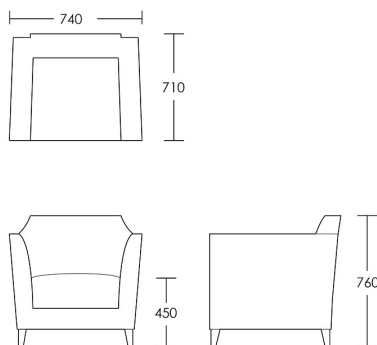

## Hamilton

The Hamilton Armchair is strikingly simple in design yet perfectly balanced. Straight, clean compact lines make this an ideal contemporary piece with classic art deco proportions. It works well as a side chair in the bedroom or equally as good in a study or living room. A sprung fixed back and standard foam feather and down wrap seat cushion ensures superb comfort.

### One size

Product Code: ARM-HAM-001

Dimensions: W740 X D710 X H760mm

Fabric Required: 6m

RRP From: £1473.00

\*All prices are excluding fabric. Pricing includes VAT. Prices correct at the time of print.