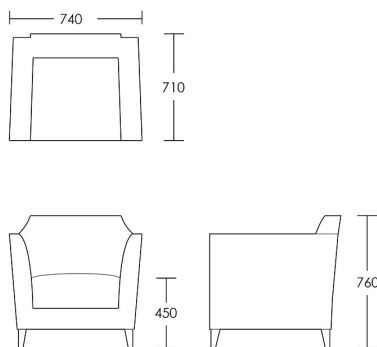

CHAPEL STREET

LONDON

T: +44 (0)208 576 6644 | E: info@chapelstreetlondon.com | W: <https://www.chapelstreet.com>
Unit 305, Design Centre East, Chelsea Harbour, London, SW10 0XF

Hamilton

The Hamilton Armchair is strikingly simple in design yet perfectly balanced. Straight, clean compact lines make this an ideal contemporary piece with classic art deco proportions. It works well as a side chair in the bedroom or equally as good in a study or living room. A sprung fixed back and standard foam feather and down wrap seat cushion ensures superb comfort.

One size

Product Code: ARM-HAM-001

Dimensions: W740 X D710 X H760mm

Fabric Required: 6m

RRP From: £1315.00

*All prices are excluding fabric. Pricing includes VAT. Prices correct at the time of print.