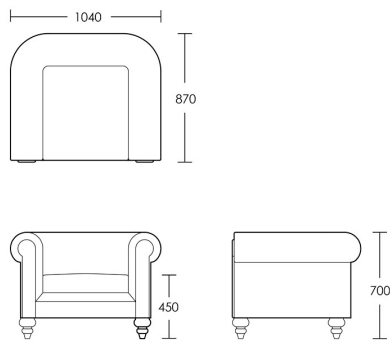

CHAPEL STREET

LONDON

T: +44 (0)208 576 6644 | E: info@chapelstreetlondon.com | W: <https://www.chapelstreet.com>
Unit 305, Design Centre East, Chelsea Harbour, London, SW10 0XF

Hasker

The Hasker armchair is our updated version of the classic "Chesterfield" design. It's distinctive deep buttoned detail is the perfect example of the level of craftsmanship we are very proud of at Chapel Street. Proportions are generous and the feather and foam wrapped seat cushion delivers superb comfort.

One size

Product Code: ARM-HAS-001

Dimensions: W1040 X D870 X H700mm

Fabric Required: 10m

RRP From: £2679.00

*All prices are excluding fabric. Pricing includes VAT. Prices correct at the time of print.