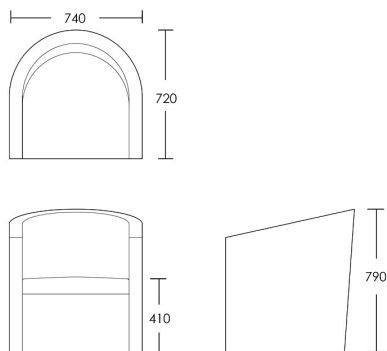

CHAPEL STREET

LONDON

T: +44 (0)208 576 6600 | E: info@chapelstreet.com | W: <https://www.chapelstreet.com>
1-3 Fairbank Studios, 140 Lots Road, London SW10 ORJ

Lamont

The Lamont is a superbly comfortable tub chair. Can easily adapt to either a contemporary or a classical scheme dependant on fabric application. A generous curved seat but still a small footprint, allowing it to work well in small spaces. Sprung fixed back and seat with gorgeous stud detail finishes off this design beautifully.

One size

Product Code: ARM-LAM-001

Dimensions: W740 X D720 X H790mm

Fabric Required: 6m

RRP From: £2527.00

*All prices are excluding fabric. Pricing includes VAT. Prices correct at the time of print.