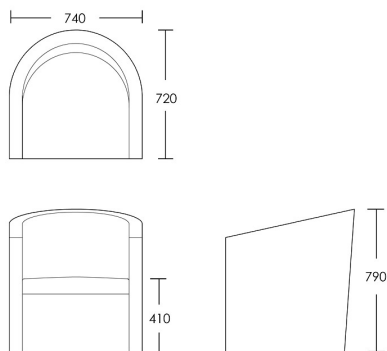

CHAPEL STREET

LONDON

T: +44 (0)208 576 6644 | E: info@chapelstreetlondon.com | W: <https://www.chapelstreet.com>
Unit 305, Design Centre East, Chelsea Harbour, London, SW10 0XF

Lamont

The Lamont is a superbly comfortable tub chair. Can easily adapt to either a contemporary or a classical scheme dependant on fabric application. A generous curved seat but still a small footprint, allowing it to work well in small spaces. Sprung fixed back and seat with gorgeous stud detail finishes off this design beautifully.

One size

Product Code: ARM-LAM-001

Dimensions: W740 X D720 X H790mm

Fabric Required: 6m

RRP From: £2256.00

*All prices are excluding fabric. Pricing includes VAT. Prices correct at the time of print.