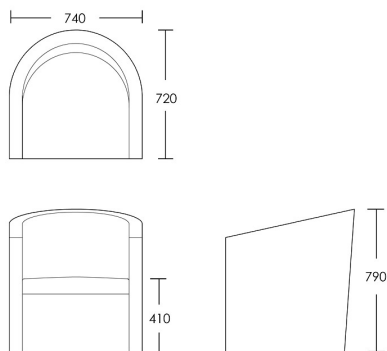

CHAPEL STREET

LONDON

T: +44 (0)208 576 6644 | E: info@chapelstreet.com | W: <https://www.chapelstreet.com>
Unit 305, Design Centre East, Chelsea Harbour, London, SW10 0XF

Lamont

The Lamont is a superbly comfortable tub chair. Can easily adapt to either a contemporary or a classical scheme dependant on fabric application. A generous curved seat but still a small footprint, allowing it to work well in small spaces. Sprung fixed back and seat with gorgeous stud detail finishes off this design beautifully.

One size

Product Code: ARM-LAM-001

Dimensions: W740 X D720 X H790mm

Fabric Required: 6m

RRP From: £2256.00

*All prices are excluding fabric. Pricing includes VAT. Prices correct at the time of print.