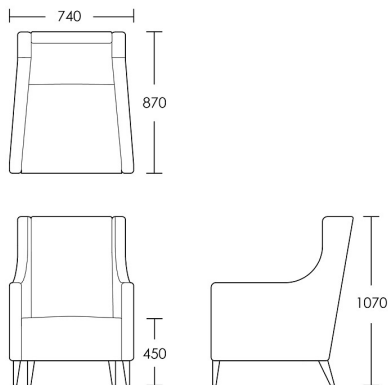

## Lancaster

The Lancaster is a modern interpretation of the classic wingback chair. The sleeker lines allow this design to be used in any number of interior schemes. A sprung seat and back allow for superb, but firm comfort. Add contrast piping or stud detail to this chair and it becomes an interesting focal point in any room. These look superb as a matching pair side by side, a great alternative to a small sofa.

### One size

Product Code: ARM-LAN-001

Dimensions: W740 X D870 X H1070mm

Fabric Required: 7m

RRP From: £1617.00

\*All prices are excluding fabric. Pricing includes VAT. Prices correct at the time of print.