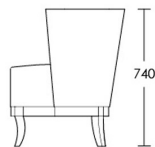

CHAPEL STREET

LONDON

T: +44 (0)208 576 6644 | E: info@chapelstreetlondon.com | W: <https://www.chapelstreet.com>
Unit 305, Design Centre East, Chelsea Harbour, London, SW10 0XF

Lumley Tub

The Lumley tub chair has a generous curved back with ample seating space. The design is neat and compact and ideal for commercial projects although it would look equally good in any residential setting and space that required something stylish and small in stature.

This chair is one of our firm favourites!

One size

Product Code: ARM-LUM-001

Dimensions: W640 X D610 X H740mm

Fabric Required: 3m

RRP From: £1005.00