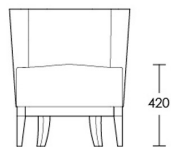

CHAPEL STREET

LONDON

T: +44 (0)208 576 6644 | E: info@chapelstreetlondon.com | W: <https://www.chapelstreet.com>
Unit 305, Design Centre East, Chelsea Harbour, London, SW10 0XF

Lumley Tub

The Lumley tub chair has a generous curved back with ample seating space. The design is neat and compact and ideal for commercial projects although it would look equally good in any residential setting and space that required something stylish and small in stature.

This chair is one of our firm favourites!

One size

Product Code: ARM-LUM-001

Dimensions: W640 X D610 X H740mm

Fabric Required: 3m

RRP From: £1005.00