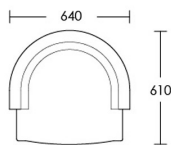

CHAPEL STREET

LONDON

T: +44 (0)208 576 6644 | E: info@chapelstreetlondon.com | W: <https://www.chapelstreet.com>
Unit 305, Design Centre East, Chelsea Harbour, London, SW10 0XF

Lumley Tub

The Lumley tub chair has a generous curved back with ample seating space. The design is neat and compact and ideal for commercial projects although it would look equally good in any residential setting and space that required something stylish and small in stature.

This chair is one of our firm favourites!

One size

Product Code: ARM-LUM-001

Dimensions: W640 X D610 X H740mm

Fabric Required: 3m

RRP From: £1005.00