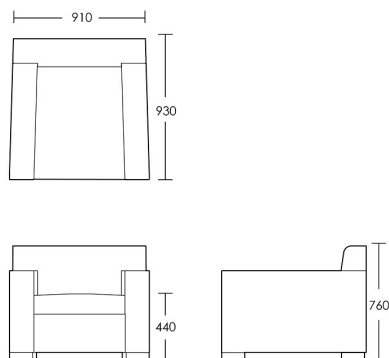

### One size

Product Code: ARM-LYA-001

Dimensions: W910 X D930 X H760mm

Fabric Required: 8m

RRP From: £1980.00

\*All prices are excluding fabric. Pricing includes VAT. Prices correct at the time of print.