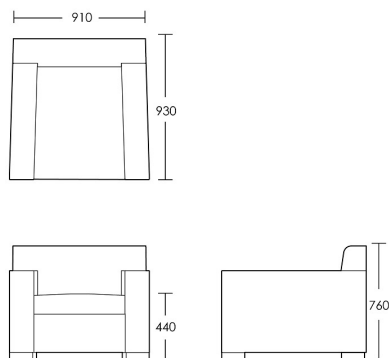

### One size

Product Code: ARM-LYA-001

Dimensions: W910 X D930 X H760mm

Fabric Required: 8m

RRP From: £1536.00

\*All prices are excluding fabric. Pricing includes VAT. Prices correct at the time of print.