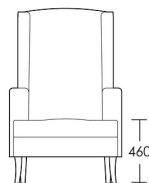

### One size

Product Code: ARM-RHU-001

Dimensions: W800 X D870 X H1210mm

Fabric Required: 9m

RRP From: £2220.00

\*All prices are excluding fabric. Pricing includes VAT. Prices correct at the time of print.