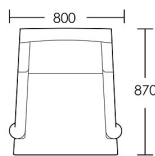

One size

Product Code: ARM-RHU-001

Dimensions: W800 X D870 X H1210mm

Fabric Required: 9m

RRP From: £3120.00

*All prices are excluding fabric. Pricing includes VAT. Prices correct at the time of print.