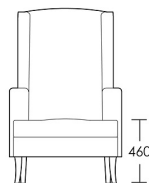

One size

Product Code: ARM-RHU-001

Dimensions: W800 X D870 X H1210mm

Fabric Required: 9m

RRP From: £3120.00

*All prices are excluding fabric. Pricing includes VAT. Prices correct at the time of print.