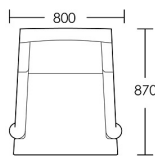

### One size

Product Code: ARM-RHU-001

Dimensions: W800 X D870 X H1210mm

Fabric Required: 9m

RRP From: £2220.00

\*All prices are excluding fabric. Pricing includes VAT. Prices correct at the time of print.