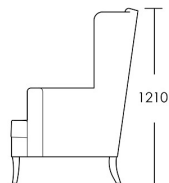

### One size

Product Code: ARM-RHU-001

Dimensions: W800 X D870 X H1210mm

Fabric Required: 9m

RRP From: £2220.00

\*All prices are excluding fabric. Pricing includes VAT. Prices correct at the time of print.