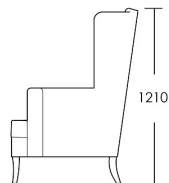

One size

Product Code: ARM-RHU-001

Dimensions: W800 X D870 X H1210mm

Fabric Required: 9m

RRP From: £3120.00

*All prices are excluding fabric. Pricing includes VAT. Prices correct at the time of print.