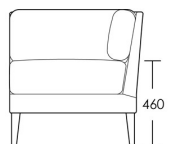

CHAPEL STREET

LONDON

T: +44 (0)208 576 6644 | E: info@chapelstreetlondon.com | W: <https://www.chapelstreet.com>
Unit 305, Design Centre East, Chelsea Harbour, London, SW10 0XF

Seymour

The Seymour Armchair is a casual corner chair or an impromptu sofa. Used on its own or as a pair the Seymour can really make a statement in any room. Loose back cushions filled with feather and down ensure this chair delivers on comfort. Foam and feather wrapped seat cushion provides comfort but allows for easy maintenance. Compact in size it sits remarkably well in a bedroom, study or living room.

One size

Product Code: ARM-SEY-001

Dimensions: W720 X D720 X H710mm

Fabric Required: 7m

RRP From: £1503.00

*All prices are excluding fabric. Pricing includes VAT. Prices correct at the time of print.