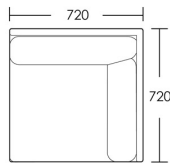

CHAPEL STREET

LONDON

T: +44 (0)208 576 6644 | E: info@chapelstreetlondon.com | W: <https://www.chapelstreet.com>
Unit 305, Design Centre East, Chelsea Harbour, London, SW10 0XF

Seymour

The Seymour Armchair is a casual corner chair or an impromptu sofa. Used on its own or as a pair the Seymour can really make a statement in any room. Loose back cushions filled with feather and down ensure this chair delivers on comfort. Foam and feather wrapped seat cushion provides comfort but allows for easy maintenance. Compact in size it sits remarkably well in a bedroom, study or living room.

One size

Product Code: ARM-SEY-001

Dimensions: W720 X D720 X H710mm

Fabric Required: 7m

RRP From: £1503.00

*All prices are excluding fabric. Pricing includes VAT. Prices correct at the time of print.