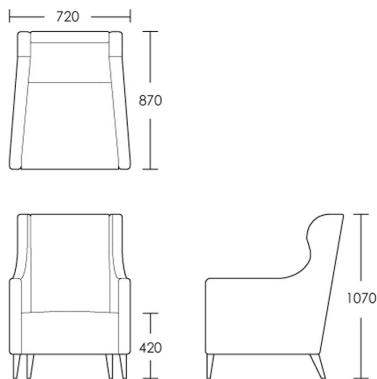

CHAPEL STREET

LONDON

T: +44 (0)208 576 6600 | E: info@chapelstreet.com | W: <https://www.chapelstreet.com>
1-3 Fairbank Studios, 140 Lots Road, London SW10 ORJ

Stratton

The Stratton is a modern interpretation of the classic wingback chair with a nail detail that makes it distinct. The sleeker lines allow this design to be used in any number of interior schemes. A sprung seat and back allow for superb, but firm comfort. These look superb as a matching pair side by side, a great alternative to a small sofa.

One size

Product Code: ARM-STR-001

Dimensions: W720 X D870 X H1070mm

Fabric Required: 7m

RRP From: £2043.00

*All prices are excluding fabric. Pricing includes VAT. Prices correct at the time of print.